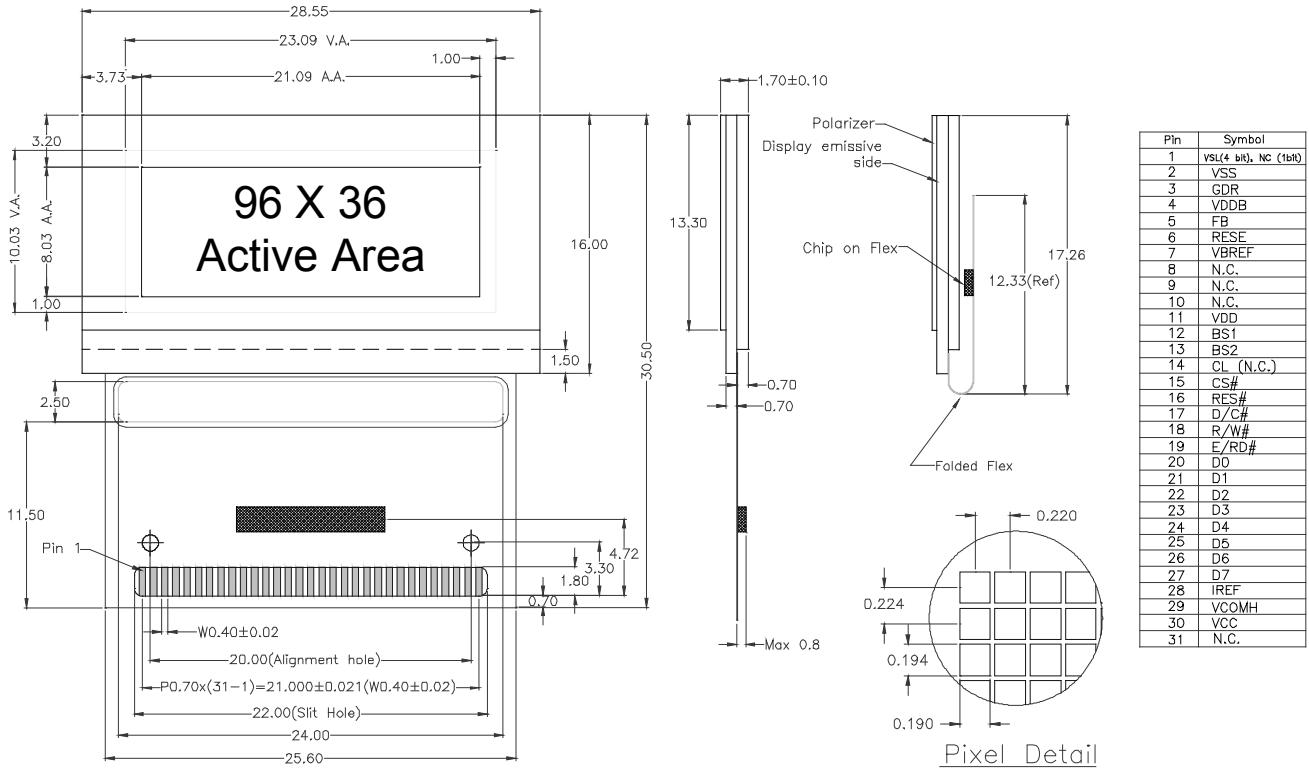

Display Format	96 Columns x 36 Rows				
Diagonal	1.0 inch				
Pixel Pitch	0.22 mm x 0.22 mm				
Color, Luminance & Lifetime	Color On Demand	CIE x	CIE y	cd/m ²	Lifetime hrs, 25°C
	Elegance Yellow	0.46	0.54	100/200*	40K/10K*
	Lime Green	0.37	0.62	120	10K
	Tiger Orange	0.63	0.37	50	10K
	Galaxy White	0.25	0.25	60	TBA
	Ocean Blue	0.14	0.17	30	TBA
Grayscale	1 or 4 bit				
Active Area	21.1 (W) X 8.0 (H) mm				
Module Size	28.6 (W) X 17.26 (H) X 1.7 (T) mm TAB FOLDED				
Viewing Angle	180°				
Contrast Ratio	2000:1 dark ambient				
Temperature	-30°C to +70°C Operating				
Voltage	2.4 V– 3.5V (Logic) 12V typical (OLED Supply)				
Power	0.05 mW (Sleep Mode)				
Interface	Parallel or Serial (SPI, I ² C), TAB interconnect				
Driver	SSD0303 (1-bit), SSD0323 (4-bit) on TAB				
Weight	1.6g nominal				

* High Brightness Mode

Mechanical Dimensions and Pin Description

Ordering Information

Part Number	Order Number	Description
1-bit		
OS096036PP10MY0B10	Q65110A3999	Pictiva™ 1.0 inch 96x36 OLED Display, Elegance Yellow
OS096036PP10MG1B10	Q65110A3998	Pictiva™ 1.0 inch 96x36 OLED Display, Lime Green
OS096036PP10MO1B10	Q65110A3997	Pictiva™ 1.0 inch 96x36 OLED Display, Tiger Orange
OS096036PP10MW1B10	Q65110A4518	Pictiva™ 1.0 inch 96x36 OLED Display, Galaxy White
OS096036PP10MB2B10	Q65110A4000	Pictiva™ 1.0 inch 96x36 OLED Display, Ocean Blue
4-bit		
OS096036PK10MY0B10	Q65110A3994	Pictiva™ 1.0 inch 96x36 OLED Display, Elegance Yellow
OS096036PK10MG1B10	Q65110A3993	Pictiva™ 1.0 inch 96x36 OLED Display, Lime Green
OS096036PK10MO1B10	Q65110A3992	Pictiva™ 1.0 inch 96x36 OLED Display, Tiger Orange
OS096036PK10MW1B10	Q65110A4517	Pictiva™ 1.0 inch 96x36 OLED Display, Galaxy White
OS096036PK10MB2B10	Q65110A3995	Pictiva™ 1.0 inch 96x36 OLED Display, Ocean Blue