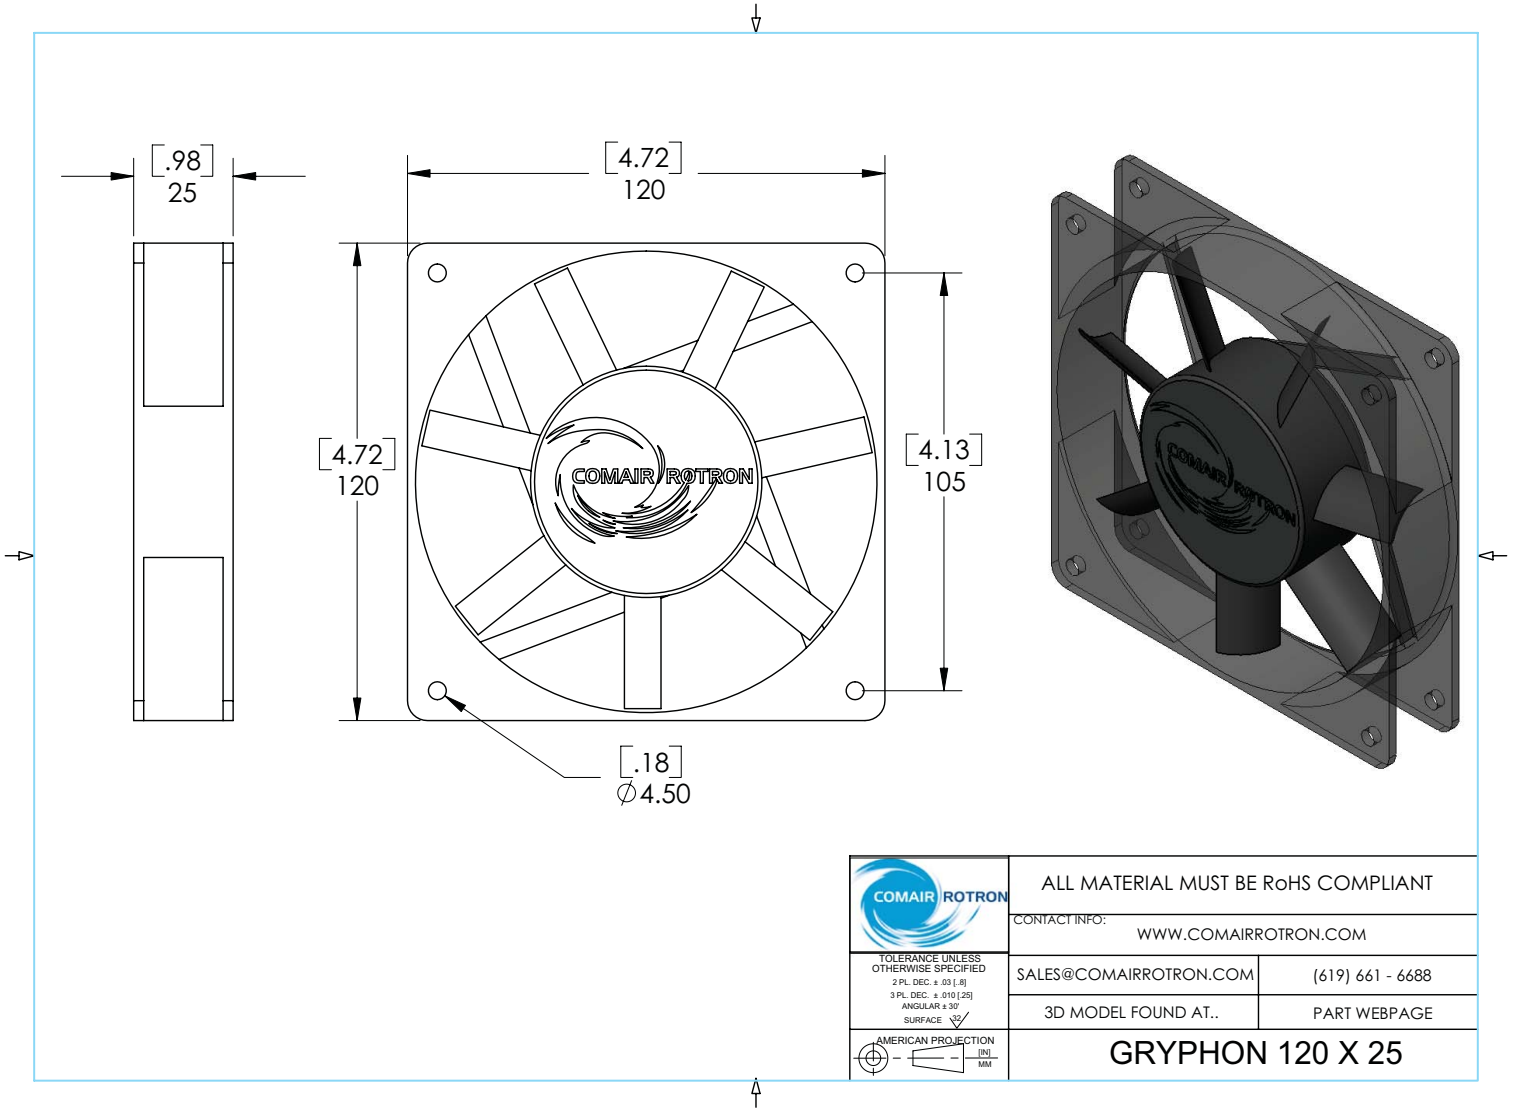

Excellent Integrated System Limited

Stocking Distributor

Click to view price, real time Inventory, Delivery & Lifecycle Information:

[Comair Rotron](#)
[GDA1225-12BB](#)

For any questions, you can email us directly:
sales@integrated-circuit.com

	ALL MATERIAL MUST BE RoHS COMPLIANT	
	CONTACT INFO: WWW.COMAIRROTRON.COM	
	SALES@COMAIRROTRON.COM	(619) 661 - 6688
	3D MODEL FOUND AT..	PART WEBPAGE
		GRYPHON 120 X 25