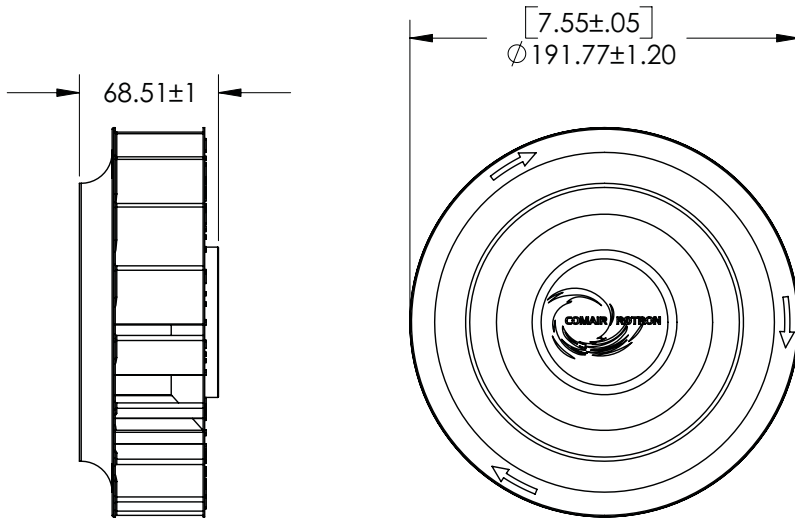

sales@integrated-circuit.com

	ALL MATERIAL MUST BE RoHS COMPLIANT	
	CONTACT INFO: WWW.COMAIRROTRON.COM	
	SALES@COMAIRROTRON.COM	(619) 661 - 6688
	3D MODEL FOUND AT..	PART WEBPAGE
<p>TOLERANCE UNLESS OTHERWISE SPECIFIED</p> <p>2 PL DEC. ± .03 [.8]</p> <p>3 PL DEC. ± .010 [.25]</p> <p>ANGULAR ± 30'</p> <p>SURFACE </p> <p>AMERICAN PROJECTION </p> <p>(IN) / (MM)</p>	DD7527	