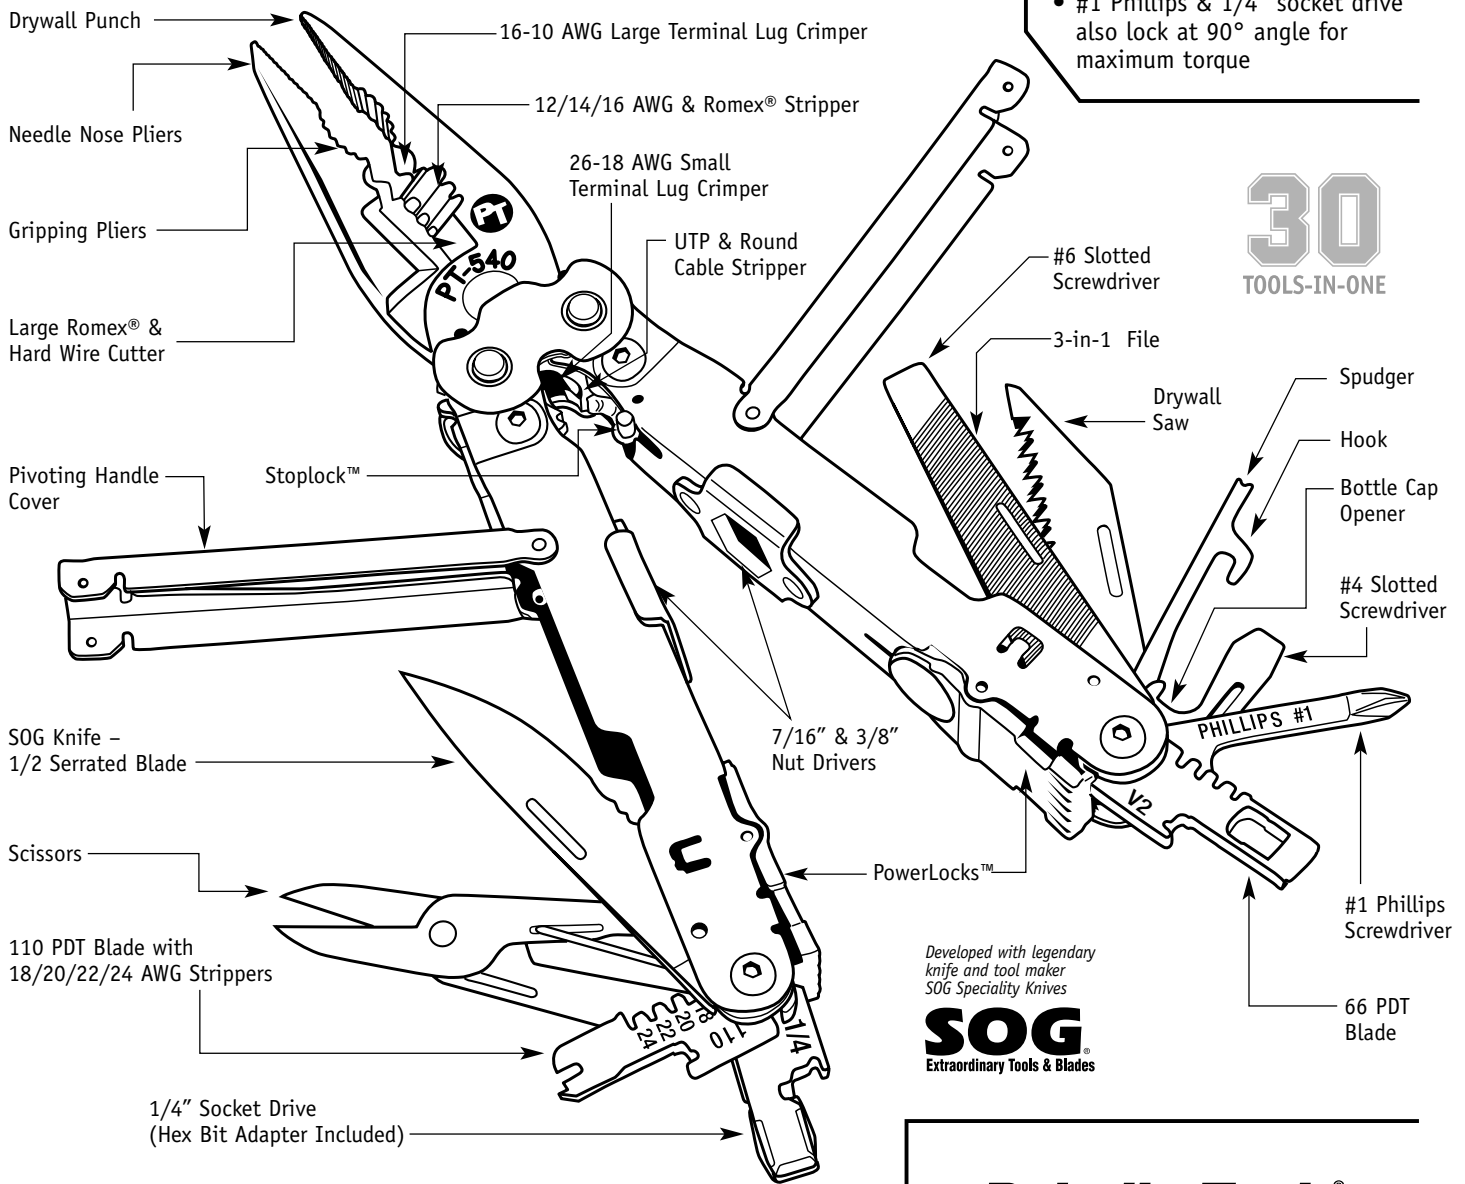

CRIMP LUGS & TERMINALS

STRIP 16-10 AWG WIRE

Introducing the
 coolest addition to the
PowerPlay Multi-Tool Family

Paladin Tools®

PowerPlay™ PT-540

PowerPlay™ PT-540

PowerPlay™

This tool is beyond ordinary – it's the ultimate solution!

**LIMITED
LifeTime
WARRANTY**

Other cool features!

- Effortless one-hand flip open
- Pivoting handle-covers protect palms from folding components
- Compound Leverage System™ delivers 2x the cutting & gripping power with less hand force
- Bit adapter holds any & all 1/4" bits
- #1 Phillips & 1/4" socket drive also lock at 90° angle for maximum torque

Developed with legendary knife and tool maker SOG Specialty Knives

SOG
Extraordinary Tools & Blades

Nitty Gritty:

Weight	13oz
Length (closed)	5" (127mm)
Length (open)	7.5" (191mm)

Paladin Tools®

connectool Inc. - Virginia - USA