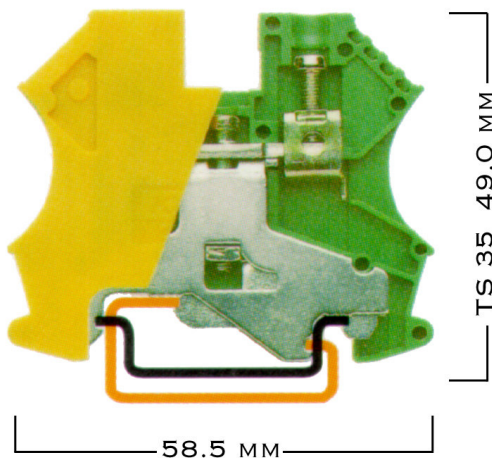

#### WGT 4

DESCRIPTION	AEI PART NO.	VOLTS V	AMPS A	WIRE SIZE AWG	WIDTH MM
GROUND BLOCK	331130	600	N/A	26 ... 10	6