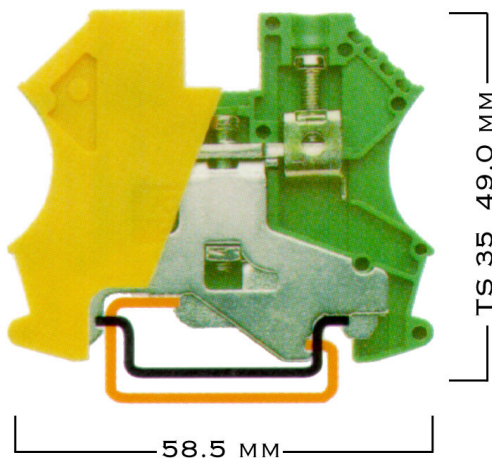

AMERICAN ELECTRICAL, INC.

INDUSTRIAL ELECTRICAL ACCESSORIES

425 SOUTHLAKE BLVD. • SUITE 9-B • RICHMOND, VA 23236 • (804) 379-2899 • FAX: (804) 379-8935

DIN RAIL MOUNTED GROUND BLOCKS

WGT 6

DESCRIPTION	AEI PART NO.	VOLTS V	AMPS A	WIRE SIZE AWG	WIDTH MM
GROUND BLOCK	331140	600	N/A	26 ... 8	8