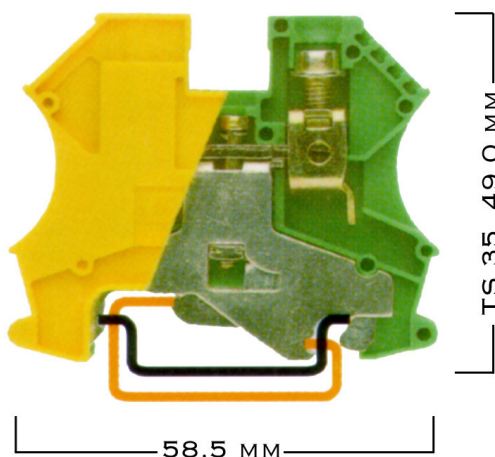

AMERICAN ELECTRICAL, INC.

INDUSTRIAL ELECTRICAL ACCESSORIES

425 SOUTHLAKE BLVD. • SUITE 9-B • RICHMOND, VA 23236 • (804) 379-2899 • FAX: (804) 379-8935

DIN RAIL MOUNTED GROUND BLOCKS

WGT 10

DESCRIPTION	AEI PART NO.	VOLTS V	AMPS A	WIRE SIZE AWG	WIDTH MM
GROUND BLOCK	331150	600	N/A	16 ... 8	10