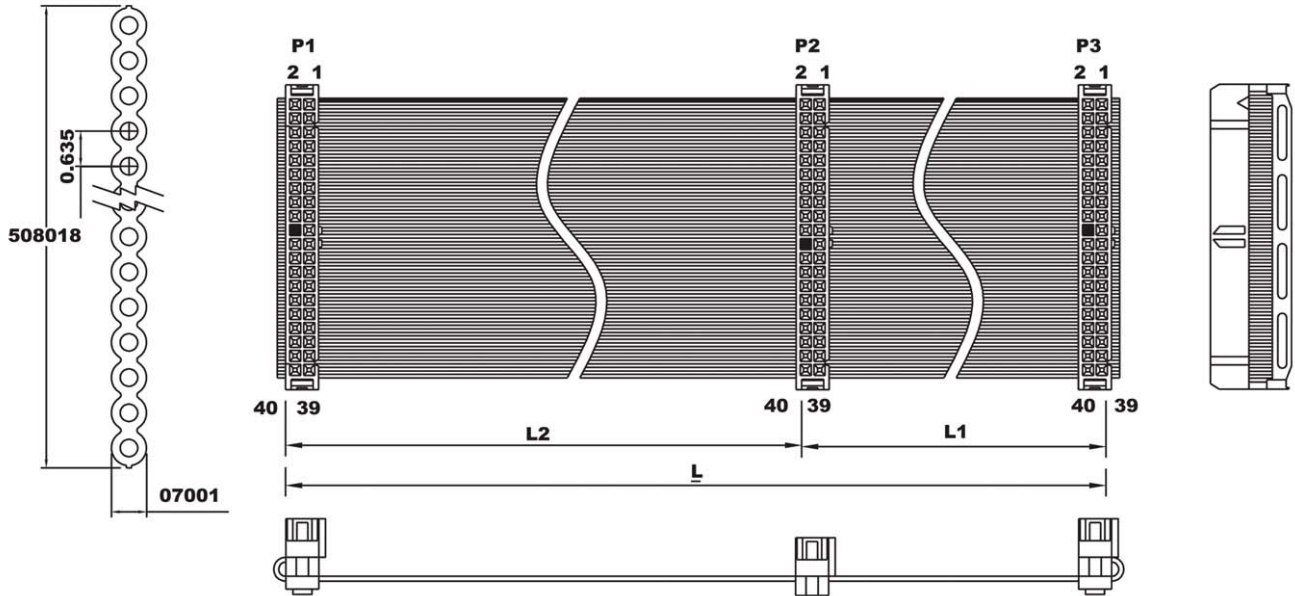

[sales@integrated-circuit.com](mailto:sales@integrated-circuit.com)

**Note:**

- 1.Cable:(0.635) Single Wire, 80P, Yellow
- 2.Connector: 80P IDC, P1:Blue  
P2:Black  
P3:Grey  
(P1,P2,P3 Key in PIN 20)
- 3.P1 & P3 with nose & SR: P2 with Nose

Item No.	L	L1	L2
AK-ATA-100	460±20mm	160±10mm	300±10mm
AK-ATA-100/1	600±20mm	200±10mm	400±10mm

<i>ITEM NO</i>	<b>AK-ATA-100-R (0.46 M)</b> <b>AK-ATA-100/1-R (0.60 M)</b>
<i>TITLE</i>	Ultra ATA Hard Drive Connector Cable, 100 Mbps, 80-Wire Ribbon Cable