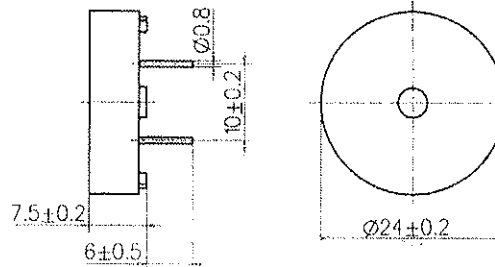

Soberton Inc.

Product Data Sheet

Part No. PT-2408 Non-Washable Type

PT-2408

∅ 24.0 × H7.5

DIMENSIONS

Type	Unit	PT-2408
Rated Voltage Square Wave	(Vpp)	5
Operating Voltage	(Vpp)	1~30
Current Consumption	(mA)	< or = 1
Capacitance at 120 Hz	(pF)	15000±30%
Sound Output (Min)	(dB)	> or = 90
Resonant Frequency	(Hz)	4000±500
Operating Temp	(C)	-20~+70
Storage Temp	(C)	-30~+80
Weight	(g)	3
Dimension	mm	24 x H7.5
*Value applying at rated voltage		
*distance for measurement 10cm		