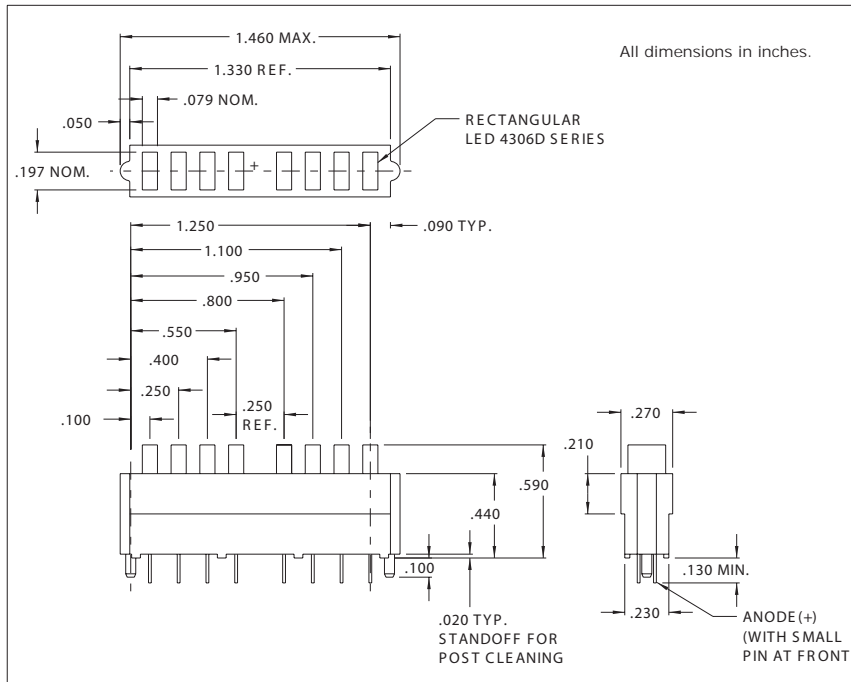

#### Features

- Block mounting design assures height, side-by-side spacing alignment saves assembly costs.
- 8 rectangular LEDs included in a single block.
- Standoffs prevent flux entrapment.
- Large 2mm x 5mm flat LED face has even light distribution.
- Holding/Press-in pins secure block to board while being soldered