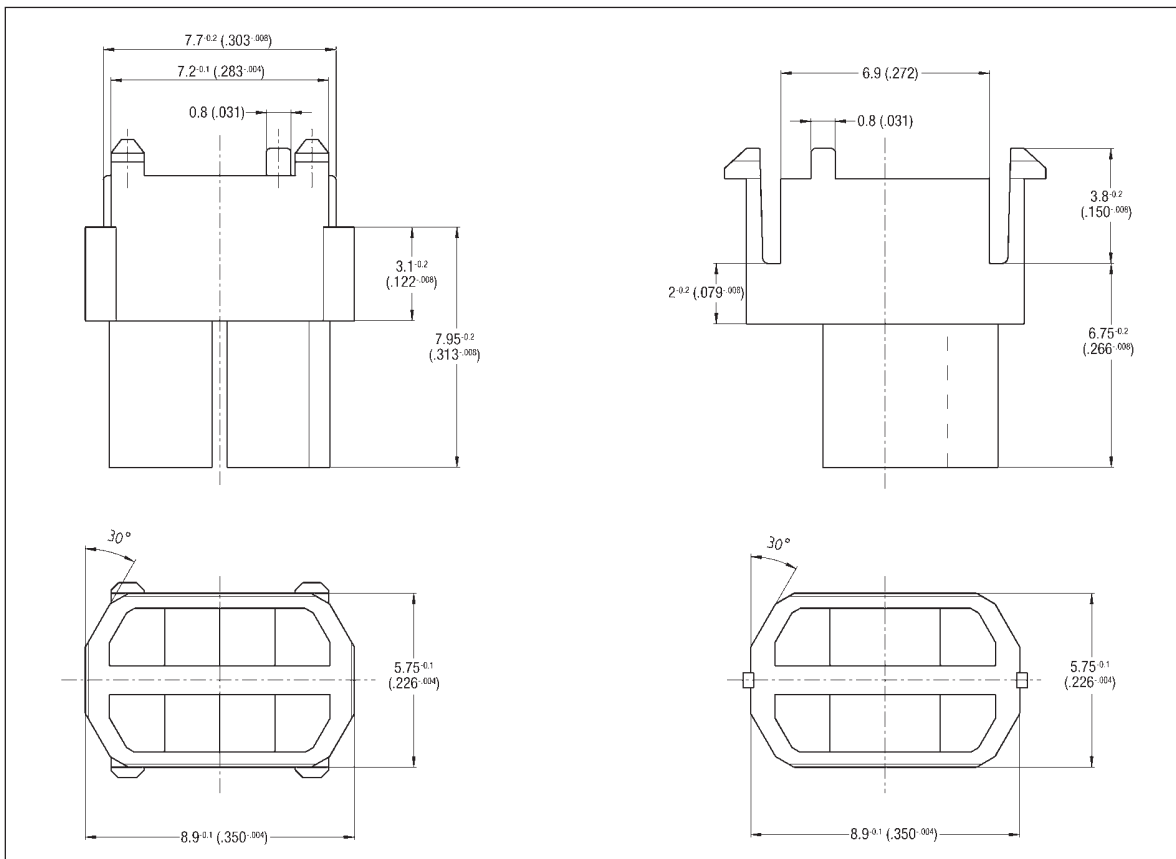

FEMALE

Cadmium Yellow	Brilliant Blue	Pastel Orange	Strawberry Red