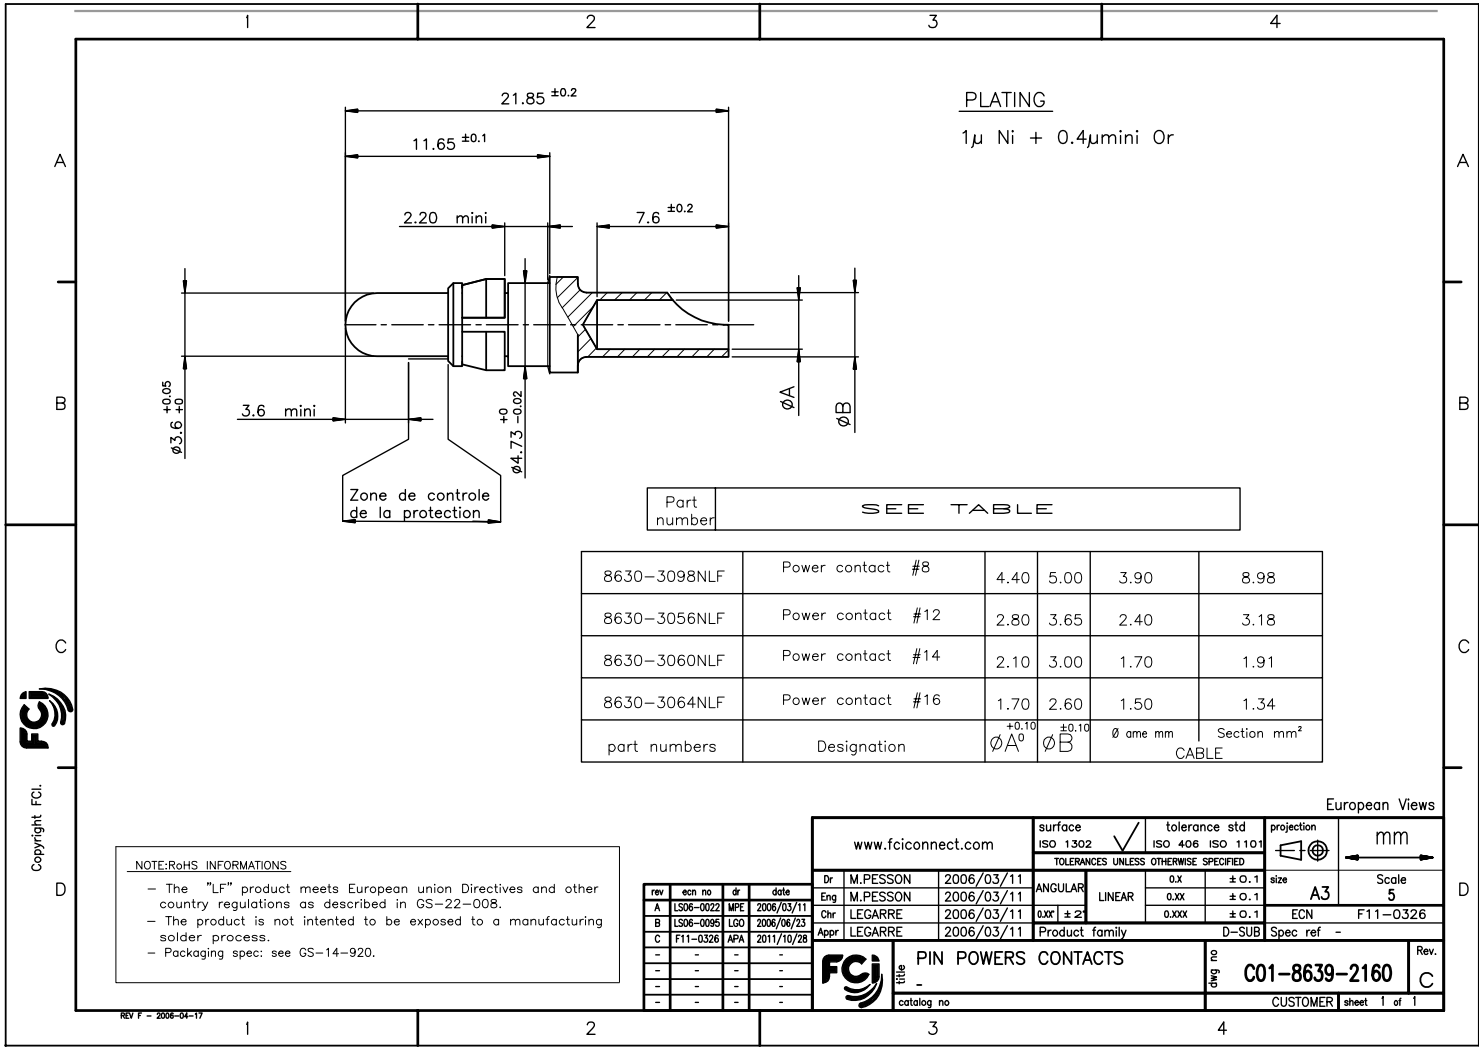

## Excellent Integrated System Limited

Stocking Distributor

Click to view price, real time Inventory, Delivery & Lifecycle Information:

[FCI](#)  
[86303060NLF](#)

For any questions, you can email us directly:  
[sales@integrated-circuit.com](mailto:sales@integrated-circuit.com)