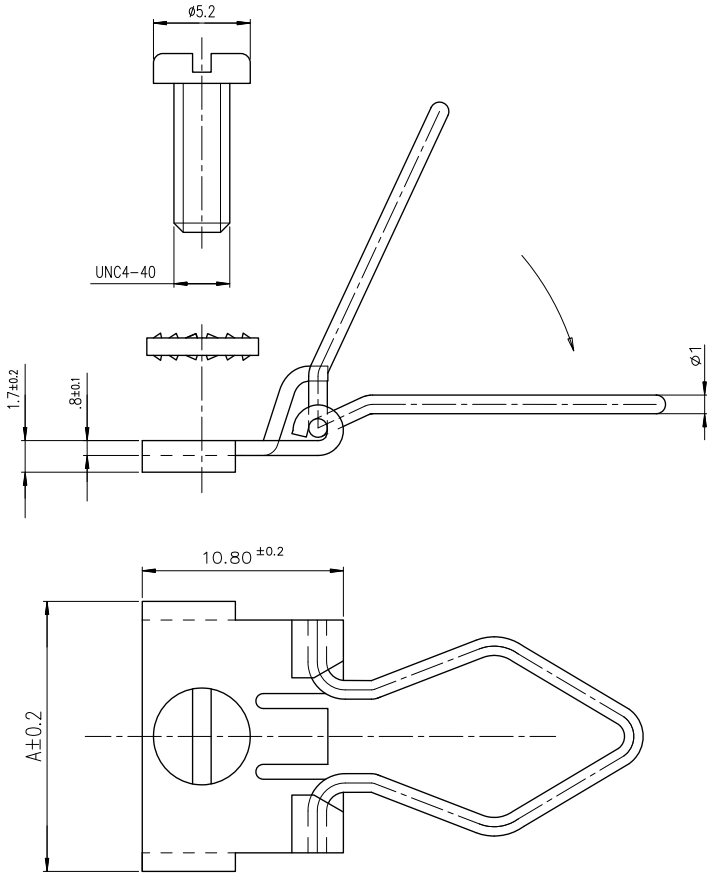

865520991ALF	17.10	per 100
865520981ALF	14.30	per 100
PART NUMBER	A	PACKAGING

NOTE: RoHS INFORMATIONS

- The "LF" product meets European union Directives and other country regulations as described in GS-47-0004.
- The product is not intended to be exposed to a manufacturing solder process.
- Plating: Zinc Cr3+, white color.
- Packaging spec: see GS-14-920.

mat'l. code	-	surface	ISO 1302	tolerance	ISO 406	ISO 1101	projection	product family	D-SUB
ltr	ecn no	dr	date	tolerances unless otherwise specified	angles	linear	MM	title	LEVER LOCKS MALE
A	LS05-0123	LGO	2006/01/12	0±0.1	2°	.00±0.1	MM	(SHELL SIZE 09-15-25-37-50)	
B	LS06-0095	LGO	2006/06/28	.00±0.1			scale 5	dwg no	sheet 1 of 1
C	ELX-1-15214	MP	2013/07/11	.000±0.1				C01-8655-1673	A3
		dr	GOSNARD	2006/01/12				Type	Product Customer Drawing
		engd	MITHUN PAUL	2013/07/11					
		chr	MITHUN PAUL	2013/07/11					
		appd	BIJ K PAUL	2013/07/11					
sheet index	revision sheet	C	1						