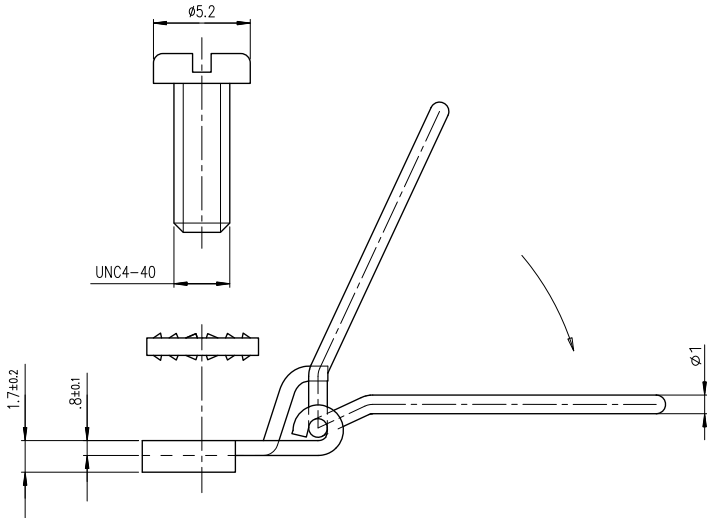

865520991A	17.10	per 100
865520981A	14.30	per 100
PART NUMBER	A	PACKAGING

mat'l. code	-	surface	ISO 1302	tolerance	ISO 406 ISO 1101	projection	product family	D-SUB
ltr	ecn no	dr	date	tolerances unless otherwise specified	angles	linear	MM	title
A	-	JAR	2003/03/04	0±.0.1	2°	linear	MM	LEVER LOCKS MALE
B	LS06-0097	LGO	2006/06/28	.00±0.1		linear	MM	(SHELL SIZE 09-15-25-37-50)
C	111-0153	AMR	2011/08/24	.000±0.1		linear	MM	FCI
D	ELX-15214	MP	2013/07/11			linear	MM	dwg no
-	-	-	-	engd	MITHUN PAUL	2013/07/11		sheet 1 of 1
-	-	-	-	chr	MITHUN PAUL	2013/07/11		size
-	-	-	-	appd	BIJU K PAUL	2013/07/11		A3
sheet index	revision	D						
	sheet	1						