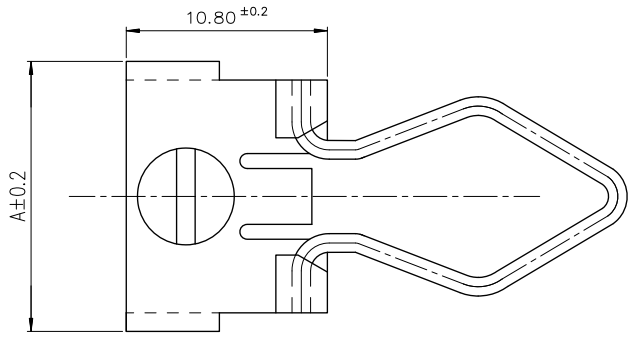

865520991A	17.10	per 100
865520981A	14.30	per 100
PART NUMBER	A	PACKAGING

mat'l. code	-	surface	ISO 1302	tolerance	ISO 406 ISO 1101	projection	product family	D-SUB
ltr	ecn no	dr	date	tolerances unless otherwise specified	angles	linear	MM	title
A	-	JAR	2003/03/04	0±.0.1	2°	linear	MM	LEVER LOCKS MALE
B	LS06-0097	LGO	2006/06/28	.00±0.1		linear	MM	(SHELL SIZE 09-15-25-37-50)
C	111-0153	AMR	2011/08/24	.000±0.1		linear	MM	FCI
D	ELX-15214	MP	2013/07/11			linear	MM	dwg no
-	-	-	-	engd	MITHUN PAUL	2013/07/11		sheet 1 of 1
-	-	-	-	chr	MITHUN PAUL	2013/07/11		size
-	-	-	-	appd	BIJU K PAUL	2013/07/11		A3
sheet index	revision	D						
	sheet	1						