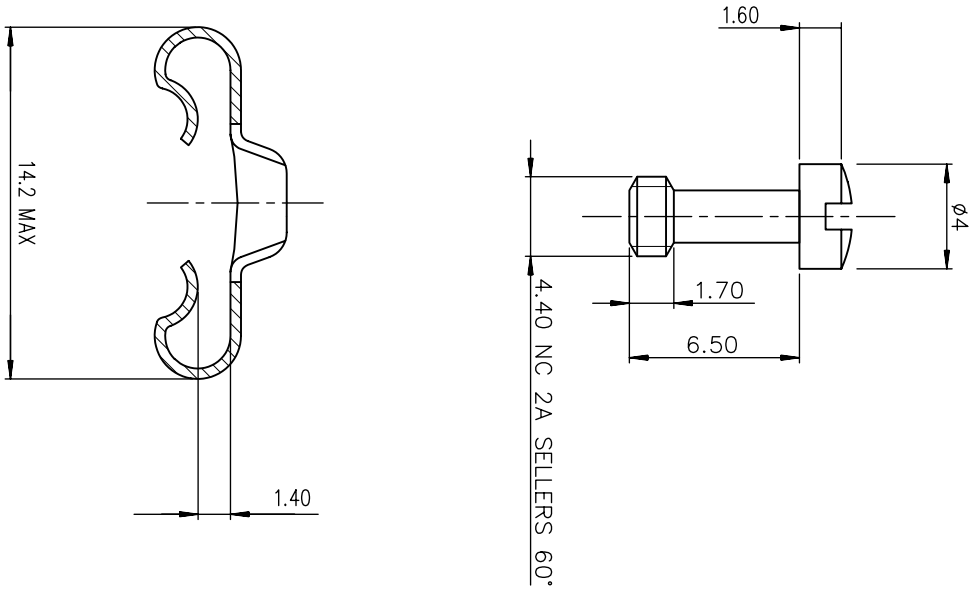

Copyright FCI.

A B C D

REV F - 2006-04-17

NOTES

Pieces assembly
Packaging : per 100 piece
Material : steel
Plating : yellow chromate cadmium
Thread : UNC 4.40

Part Number
863008A

European View

rev	ben no	dr	date
J	EX4-01086	PK	2012/05/21
C	LS06-0101	MPE	2006/06/27
D	LS06-0001	MPE	2007/07/02
E	LS09-0006	PCR	2009/01/08
F	109-0132	AMR	2009/07/09
G	111-0022	AMR	2011/01/25
H	EX4-01512	PK	2012/05/03

www.fciconnect.com		surface ISO 1302		tolerance std ISO 406 ISO 1101		projection		mm	
Dr	JOUBERT	1995/06/20	ANGULAR	0.X	±0.1	size	A3	Scale	5
Eng	M.PESSON	1995/06/20	LINEAR	0.XX	±0.1	ECN	ELX-H-011686		
Chr	ABHILASH	2011/01/25	0.XX ±.2	0.XXX	±0.1	Product family	D-SUB	Spec ref	-
Appr	SUDHIR	2011/01/25	Product family						
FCI		MALE SCREW LOCKS		D SUB ACCESSORIES		D-SUB		C01-8655-0675	
catalog no		-		-		CUSTOMER		sheet 1 of 1	