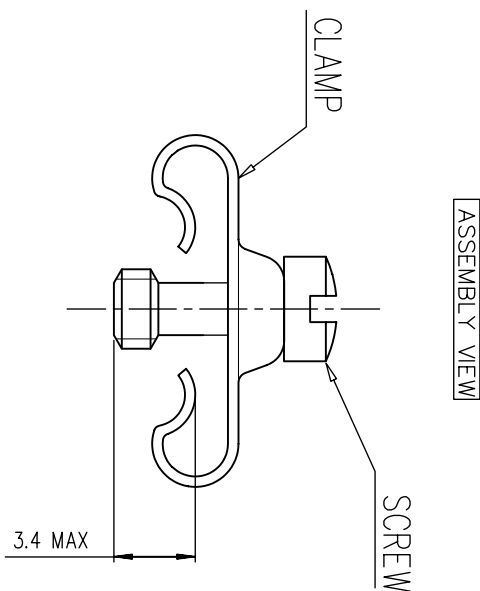

Copyright FCI.

A B C D

REV F - 2006-04-17

NOTES

Pieces assembly
Packaging : per 100 piece
Material : steel
Plating : yellow chromate cadmium
Thread : UNC 4.40

Part Number
863008A

European View

rev	ben no	dr	date
J	EX4-01086	PK	2012/05/21
C	LS06-0101	MPE	2006/06/27
D	LS06-0001	MPE	2007/07/02
E	LS09-0006	PCR	2009/01/08
F	109-0132	AMR	2009/07/09
G	111-0022	AMR	2011/01/25
H	EX4-01512	PK	2012/05/03

www.fciconnect.com		surface ISO 1302		tolerance std ISO 406 ISO 1101		projection		mm	
Dr	JOUBERT	1995/06/20	ANGULAR	0.X	±0.1	size	A3	Scale	5
Eng	M.PESSON	1995/06/20	LINEAR	0.XX	±0.1	ECN	ELX-H-011686		
Chr	ABHILASH	2011/01/25	0.XX ±.2	0.XXX	±0.1	Product family	D-SUB	Spec ref	-
Appr	SUDHIR	2011/01/25	Product family						
FCI		MALE SCREW LOCKS		D SUB ACCESSORIES		D-SUB		C01-8655-0675	
catalog no		-		-		CUSTOMER		sheet 1 of 1	