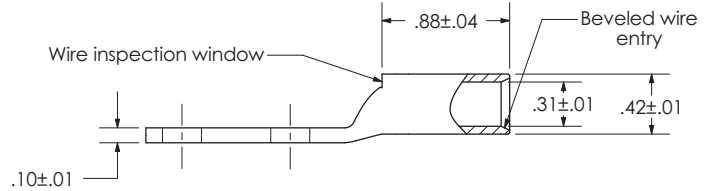

sales@integrated-circuit.com

THIS COPY IS PROVIDED ON A RESTRICTED BASIS AND IS NOT TO BE USED IN ANY WAY DETRIMENTAL TO THE INTERESTS OF PANDUIT CORP.

Material	High Conductivity Seamless Copper Tube
Plating	Electro-Tin
Wire Size	2 AWG
Wire Type	Stranded Copper; Class B: Compact, Compressed or Concentric, Class C: Concentric
Wire Strip Length	15/16 in.
Stud Size	1/4 in.
UL Listed Wire Connector	Yes, for applications up to 35kv. Consult cable manufacturer for voltage stress relief instructions with applications greater than 2000 volts.
UL Temperature Rating	90° C
C.S.A Certified Wire Connector	Yes
Panduit Color Code on Barrel	BROWN
Panduit Die Index No. on Barrel	P33
Alternate Industry Die Index No. () on Barrel	(10)

REV	DATE	BY	CHK	DESCRIPTION	ECN
01	9/10	JHNU	JHNU	REMOVED NAVY NUMBER FROM STAMP	

PANDUIT CORP. TINLEY PARK, ILLINOIS

LCD2-14A-Q
Copper Lug - Two-Hole, Standard Barrel

SCALE N/A DRAWING NO / CAD FILE LCD2-14A-CUST