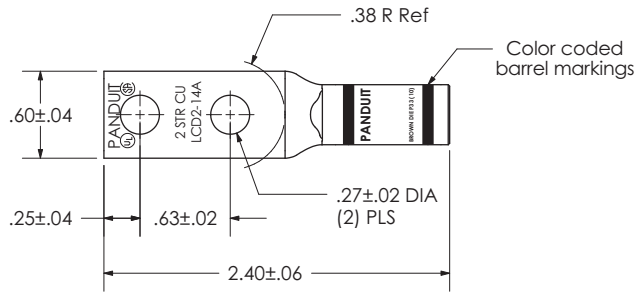

sales@integrated-circuit.com

THIS COPY IS PROVIDED ON A RESTRICTED BASIS AND IS NOT TO BE USED IN ANY WAY DETRIMENTAL TO THE INTERESTS OF PANDUIT CORP.

Material	High Conductivity Seamless Copper Tube
Plating	Electro-Tin
Wire Size	2 AWG
Wire Type	Stranded Copper; Class B: Compact, Compressed or Concentric, Class C: Concentric
Wire Strip Length	15/16 in.
Stud Size	1/4 in.
UL Listed Wire Connector	Yes, for applications up to 35kv. Consult cable manufacturer for voltage stress relief instructions with applications greater than 2000 volts.
UL Temperature Rating	90° C
C.S.A Certified Wire Connector	Yes
Panduit Color Code on Barrel	BROWN
Panduit Die Index No. on Barrel	P33
Alternate Industry Die Index No. () on Barrel	(10)

REV	DATE	BY	CHK	DESCRIPTION	ECN
01	9/10	JHNU	JHNU	REMOVED NAVY NUMBER FROM STAMP	

PANDUIT CORP. TINLEY PARK, ILLINOIS

LCD2-14A-Q
Copper Lug - Two-Hole, Standard Barrel

SCALE N/A DRAWING NO / CAD FILE LCD2-14A-CUST