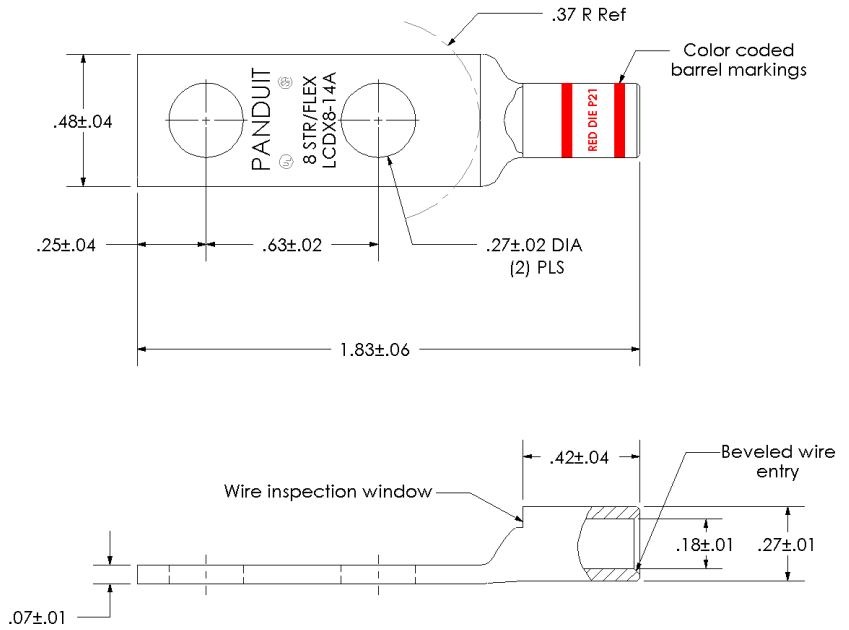

## Excellent Integrated System Limited

Stocking Distributor

Click to view price, real time Inventory, Delivery & Lifecycle Information:

[Panduit](#)  
[LCDX8-14A-L](#)

For any questions, you can email us directly:  
[sales@integrated-circuit.com](mailto:sales@integrated-circuit.com)

THIS COPY IS PROVIDED ON A RESTRICTED BASIS AND IS NOT TO BE USED IN ANY WAY DETRIMENTAL TO THE INTERESTS OF PANDUIT CORP.

Material	High Conductivity Seamless Copper Tube
Plating	Electro-Tin
Wire Size	8 STR/FLEX
Wire Type	Stranded Copper: Class B & C, Compact, Class G, H, I, K, M, Locomotive
Wire Strip Length	1/2 in.
Stud Size	1/4 in.
UL Listed Wire Connector	Yes, for applications up to 35kv. Consult cable manufacturer for voltage stress relief instructions with applications greater than 2000 volts.
UL Temperature Rating	90 ° C
C.S.A Certified Wire Connector	Yes
Panduit Color Code on Barrel	RED
Panduit Die Index No. on Barrel	P21
Alternate Industry Die Index No. ( ) on Barrel	N/A

				<b>PANDUIT CORP. TINLEY PARK, ILLINOIS</b>			
				LCDX8-14A-L Copper Lug - Two-Hole, Standard Flex Barrel			
00	6/03	SAC	SAC	RELEASED	10850		
REV	DATE	BY	CHK	DESCRIPTION	ECN	SCALE N/A	DRAWING NO / CAD FILE LCDX8-14A-CUST