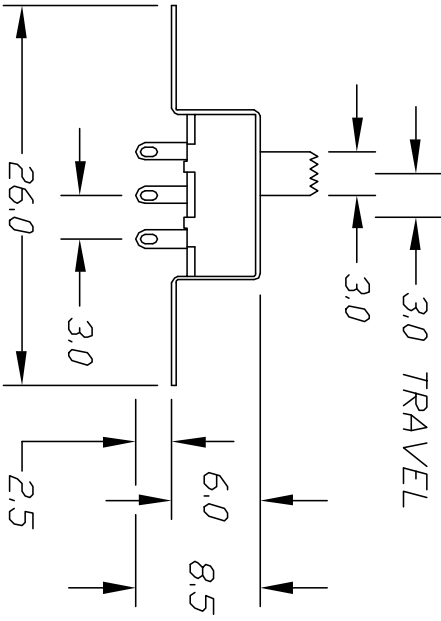

Excellent Integrated System Limited

Stocking Distributor

Click to view price, real time Inventory, Delivery & Lifecycle Information:

[E-Switch](#)
[EG1205](#)

For any questions, you can email us directly:

sales@integrated-circuit.com

CONTACT CONFIGURATION

NOTES:

1. ALL DIMENSIONS IN MM
2. TERM. NOS. FOR REF ONLY

REV.	DESCRIPTION	DATE	CHKD

THE INFORMATION CONTAINED IN THIS DOCUMENT IS PROPRIETARY TO E-SWITCH AND IS NOT TO BE COPIED OR TRANSFERRED

TOLERANCES	
0	±0.3
0.0	±0.3
0.00	±0.3

SCALE	DATE	DR	DWG
2:1	7/28/94	JL	P040018

TITLE

EG 1205

E-SWITCH