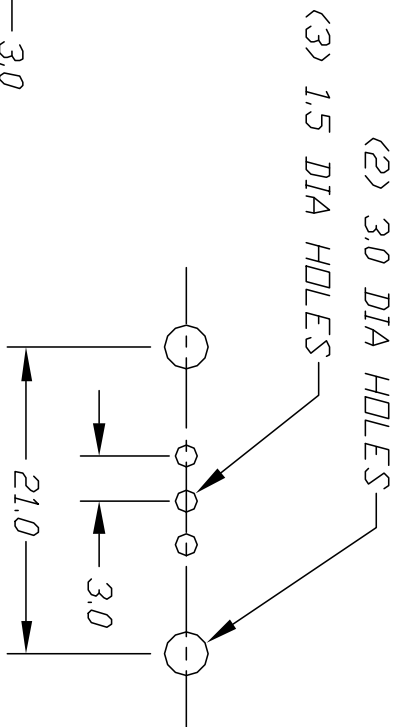

Excellent Integrated System Limited

Stocking Distributor

Click to view price, real time Inventory, Delivery & Lifecycle Information:

[E-Switch](#)
[EG1205](#)

For any questions, you can email us directly:

sales@integrated-circuit.com

CONTACT CONFIGURATION

NOTES:

1. ALL DIMENSIONS IN MM
2. TERM. NOS. FOR REF ONLY

REV.	DESCRIPTION	DATE	CHKD

THE INFORMATION CONTAINED IN THIS DOCUMENT IS PROPRIETARY TO E-SWITCH AND IS NOT TO BE COPIED OR TRANSFERRED

TOLERANCES	
0	±0.3
0.0	±0.3
0.00	±0.3

SCALE	DATE	DR	DWG
2:1	7/28/94	JL	P040018

TITLE

EG 1205

E-SWITCH