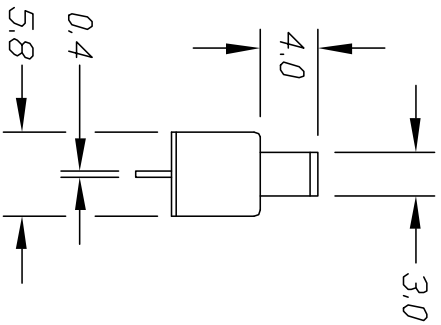

sales@integrated-circuit.com

CONTACT CONFIGURATION

NOTES:

1. ALL DIMENSIONS IN MM
2. TERM. NOS. FOR REF ONLY

REV.	DESCRIPTION	DATE	CHKD

THE INFORMATION CONTAINED IN THIS DOCUMENT IS PROPRIETARY TO E-SWITCH AND IS NOT TO BE COPIED OR TRANSFERRED

TOLERANCES	
0	±0.3
0.0	±0.3
0.00	±0.3

SCALE	DATE	DR	DWG
2:1	7/28/94	JL	P040018

TITLE

EG 1205

E-SWITCH