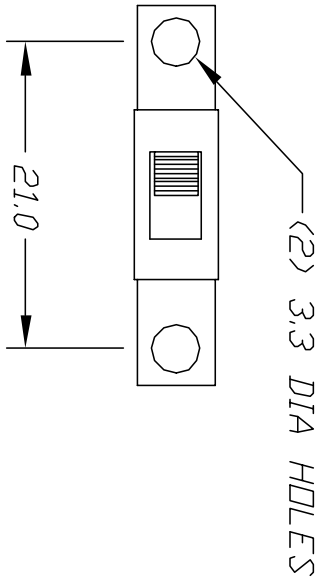

sales@integrated-circuit.com

CONTACT CONFIGURATION

NOTES:

1. ALL DIMENSIONS IN MM
2. TERM. NOS. FOR REF ONLY

REV.	DESCRIPTION	DATE	CHKD

THE INFORMATION CONTAINED IN THIS DOCUMENT IS PROPRIETARY TO E-SWITCH AND IS NOT TO BE COPIED OR TRANSFERRED

TOLERANCES	
0	±0.3
0.0	±0.3
0.00	±0.3

SCALE	DATE	DR	DWG
2:1	7/28/94	JL	P040018

TITLE

EG 1205

E-SWITCH