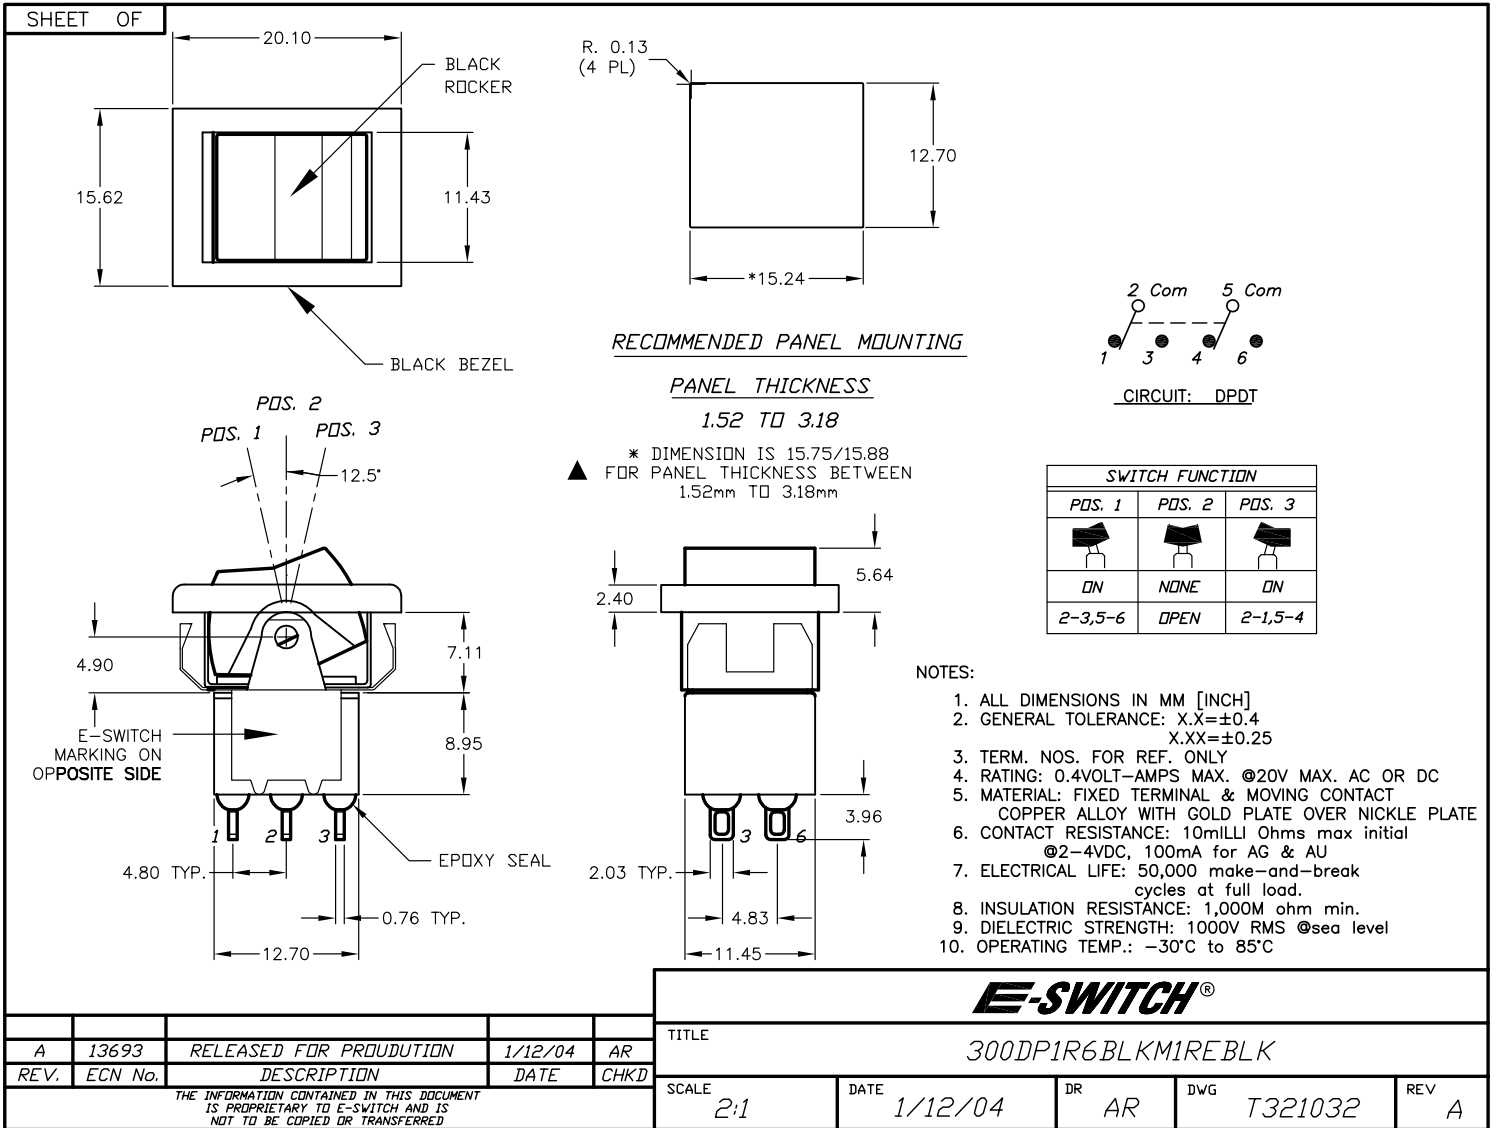

E-SWITCH®

A		13693	RELEASED FOR PRODUCTION	1/12/04	AR	TITLE 300DP1R6BLKM1REBLK				
REV.	ECN No.		DESCRIPTION	DATE	CHKD	SCALE 2:1	DATE 1/12/04	DR AR	DWG T321032	REV A

THE INFORMATION CONTAINED IN THIS DOCUMENT IS PROPRIETARY TO E-SWITCH AND IS NOT TO BE COPIED OR TRANSFERRED