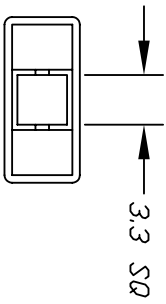

ITEM	DESCRIPTION
P001062	5J BUTTON WHITE
P001063	5J BUTTON RED
P001064	5J BUTTON BLUE

NOTES:

1. ALL DIMENSIONS IN MM

E-SWITCH

5J BUTTON GRAY

REV.	RELEASED FOR PRODUCTION	DESCRIPTION	DATE	CHKD
A				

THE INFORMATION CONTAINED IN THIS DOCUMENT IS PROPRIETARY TO E-SWITCH AND IS NOT TO BE COPIED OR TRANSFERRED

TOLERANCES		TITLE	SCALE	DATE	DR	DWG	REV
0.0	± 0.4	5J BUTTON GRAY	2:1	9/24/96	MM	P001061	A
0.00	± 0.25						