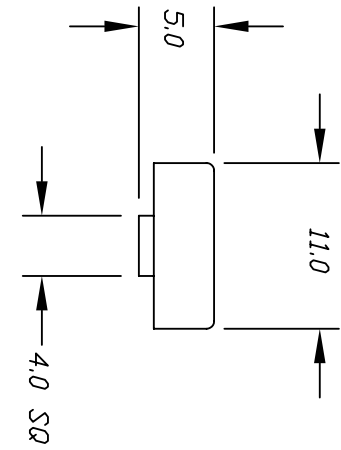

ITEM	DESCRIPTION
P001062	5J BUTTON WHITE
P001063	5J BUTTON RED
P001064	5J BUTTON BLUE

NOTES:

1. ALL DIMENSIONS IN MM

E-SWITCH

5J BUTTON GRAY

REV.	RELEASED FOR PRODUCTION	DESCRIPTION	DATE	CHKD
A				

THE INFORMATION CONTAINED IN THIS DOCUMENT IS PROPRIETARY TO E-SWITCH AND IS NOT TO BE COPIED OR TRANSFERRED

TOLERANCES		TITLE	SCALE	DATE	DR	DWG	REV
0.0	± 0.4	5J BUTTON GRAY	2:1	9/24/96	MM	P001061	A
0.00	± 0.25						