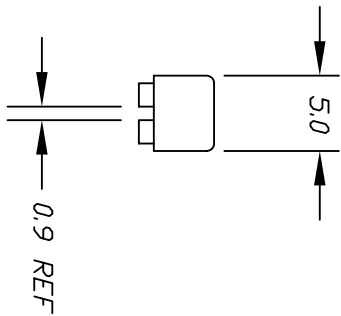

ITEM	DESCRIPTION
P001062	5J BUTTON WHITE
P001063	5J BUTTON RED
P001064	5J BUTTON BLUE

NOTES:

1. ALL DIMENSIONS IN MM

E-SWITCH

5J BUTTON GRAY

REV.	RELEASED FOR PRODUCTION	DESCRIPTION	DATE	CHKD
A				

THE INFORMATION CONTAINED IN THIS DOCUMENT IS PROPRIETARY TO E-SWITCH AND IS NOT TO BE COPIED OR TRANSFERRED

TOLERANCES		TITLE	SCALE	DATE	DR	DWG	REV
0.0	± 0.4	5J BUTTON GRAY	2:1	9/24/96	MM	P001061	A
0.00	± 0.25						