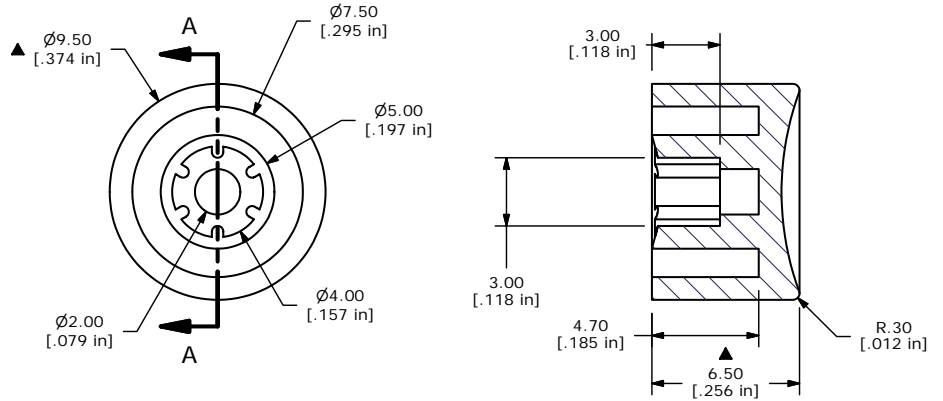

sales@integrated-circuit.com

SECTION A-A
SCALE 4 : 1

NOTES:

1. ALL DIMENSIONS IN MM [INCH]
2. GENERAL TOLERANCE: X.X=±0.4
X.XX=±0.25
- ▲ 3. MATERIAL: NYLON
- ▲ 4. COLOR: RED
5. ▲ DENOTES CRITICAL PARAMETER
6. 2002/95/EC (ROHS) COMPLIANT

TITLE 700C2RED

C	15896	REVISED REDRAWN	3/24/06	PH
REV	PCR NO	DESCRIPTION	DATE	BY

THE INFORMATION CONTAINED IN THIS DOCUMENT IS PROPRIETARY TO E-SWITCH AND IS NOT TO BE COPIED OR TRANSFERRED

SCALE 4:1	DATE 3/24/2006	DR --	DWG T700203	REV C
-----------	----------------	-------	-------------	-------