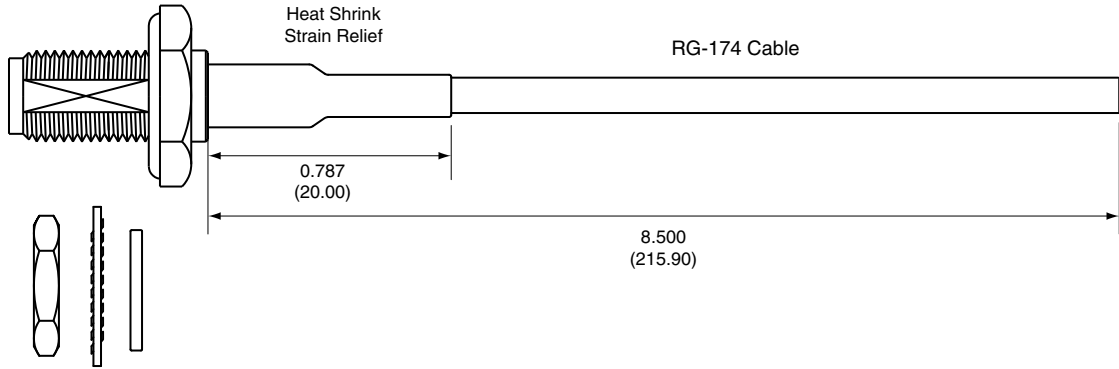

sales@integrated-circuit.com

1	2		3	4
Description	Finish	Part Number		
Connector	Nickel	CONREVSMA014		
Cable		RG-174/U		
Heat Shrink Tube	Black			

Title RPSMA FEMALE BULKHEAD MOUNT WITH O-RING & 8.5" OF RG174 CABLE		CONNECTOR CITY 159 ORT LANE MERLIN, OR 97532 PH (541)-471-6256 FAX (541)-471-6251	
Part No. CONREVSMA014-C08.5	Revision: 1.0	Date: 6/1/2006	
Dimensions: INCHES (mm)	Sheet 1 of 1		