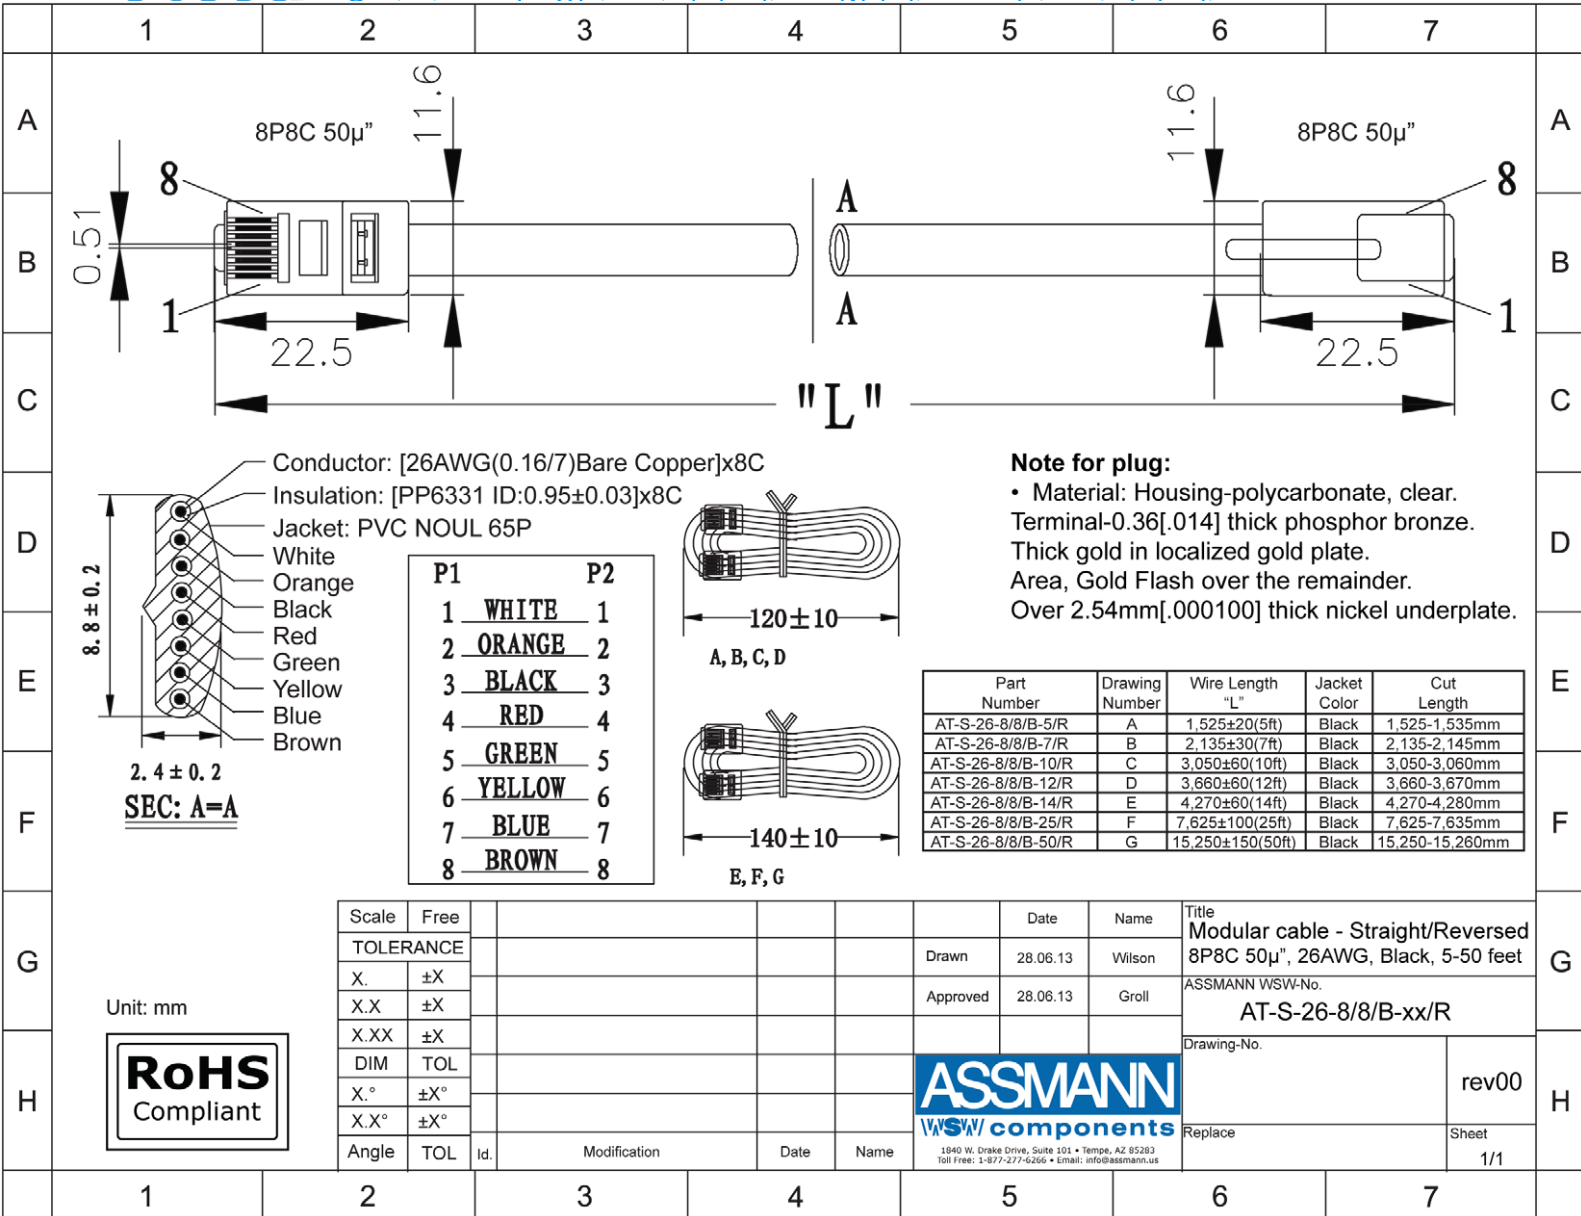

## Excellent Integrated System Limited

Stocking Distributor

Click to view price, real time Inventory, Delivery & Lifecycle Information:

[ASSMANN WSW Components](#)

[AT-S-26-8/8/B-7/R](#)

For any questions, you can email us directly:

[sales@integrated-circuit.com](mailto:sales@integrated-circuit.com)

1 2 3 4 5 6 7