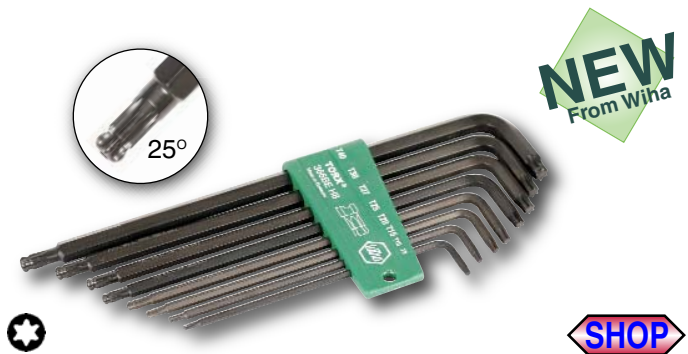

366 92 Ball End TORX® L-key Set, 8 Pc. in Plastic Holder

Equipped with T9, T10, T15, T20, T25, T27, T30, T40

Item No.	lbs.	pkg.
366 92	6.16	1