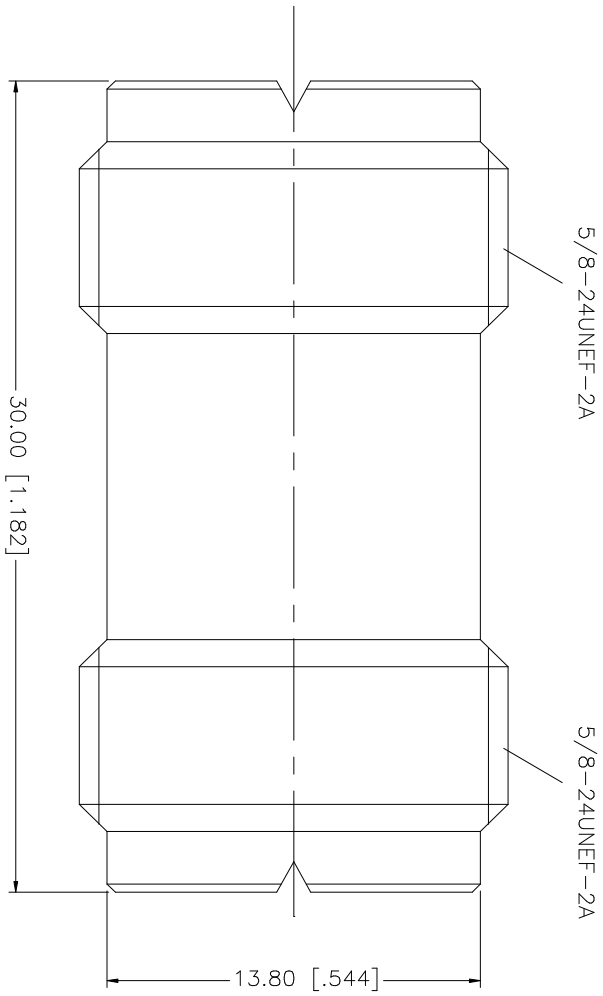

Excellent Integrated System Limited

Stocking Distributor

Click to view price, real time Inventory, Delivery & Lifecycle Information:

[Amphenol RF](#)
[182109](#)

For any questions, you can email us directly:

sales@integrated-circuit.com

REV.	DATE	DESCRIPTION
A	01/30/04	UPDATE DRAWING FORMAT

NO.	DESCRIPTION	MATERIAL	FINISH	QTY	UNLESS OTHERWISE SPECIFIED DIMENSIONS ARE IN MILLIMETERS. DIMENSIONS IN [] ARE IN INCHES AND FOR CUSTOMER REFERENCE ONLY.	APPROVALS	DATE	PART DESCRIPTION	DWG. NO.	REV.	SIZE	SCALE
8					UNLESS OTHERWISE SPECIFIED DIMENSIONS ARE IN MILLIMETERS. DIMENSIONS IN [] ARE IN INCHES AND FOR CUSTOMER REFERENCE ONLY.			Amphenol Connex UHF JACK TO JACK ADAPTER	182109.DWG	A	A	NA
7				UNLESS OTHERWISE SPECIFIED DIMENSIONS ARE IN MILLIMETERS. DIMENSIONS IN [] ARE IN INCHES AND FOR CUSTOMER REFERENCE ONLY.	DRAWN	01/30/04						
6				UNLESS OTHERWISE SPECIFIED DIMENSIONS ARE IN MILLIMETERS. DIMENSIONS IN [] ARE IN INCHES AND FOR CUSTOMER REFERENCE ONLY.	G.R.S.							
5				UNLESS OTHERWISE SPECIFIED DIMENSIONS ARE IN MILLIMETERS. DIMENSIONS IN [] ARE IN INCHES AND FOR CUSTOMER REFERENCE ONLY.	CHECKED							
4				UNLESS OTHERWISE SPECIFIED DIMENSIONS ARE IN MILLIMETERS. DIMENSIONS IN [] ARE IN INCHES AND FOR CUSTOMER REFERENCE ONLY.	ISSUED							
3	CONTACT PIN	BRASS	GOLD	1	UNLESS OTHERWISE SPECIFIED DIMENSIONS ARE IN MILLIMETERS. DIMENSIONS IN [] ARE IN INCHES AND FOR CUSTOMER REFERENCE ONLY.	SHEET	1 OF 1					
2	INSULATOR	TEFLON	NATURAL	1	UNLESS OTHERWISE SPECIFIED DIMENSIONS ARE IN MILLIMETERS. DIMENSIONS IN [] ARE IN INCHES AND FOR CUSTOMER REFERENCE ONLY.	CAD FILE						
1	BODY	BRASS	NICKEL	1	UNLESS OTHERWISE SPECIFIED DIMENSIONS ARE IN MILLIMETERS. DIMENSIONS IN [] ARE IN INCHES AND FOR CUSTOMER REFERENCE ONLY.							
	DESCRIPTION	MATERIAL	FINISH	QTY	DO NOT SCALE DRAWING							