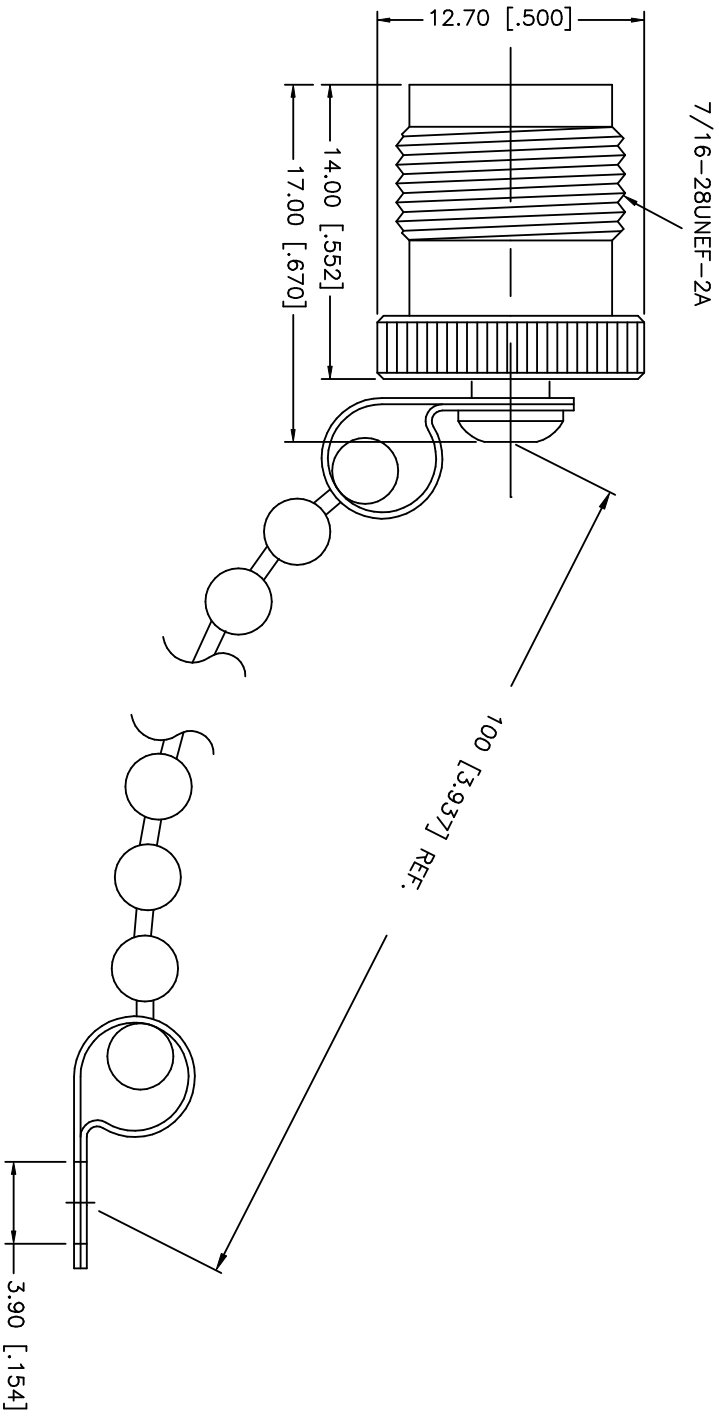

Excellent Integrated System Limited

Stocking Distributor

Click to view price, real time Inventory, Delivery & Lifecycle Information:

[Amphenol RF](#)
[122486](#)

For any questions, you can email us directly:

sales@integrated-circuit.com

REV.	DATE	DESCRIPTION
NC	09/12/02	INITIAL RELEASE

DESCRIPTION	MATERIAL	FINISH	UNLESS OTHERWISE SPECIFIED DIMENSIONS ARE IN MILLIMETERS	APPROVALS	DATE	TITLE	SIZE	FSCM NO.	DWG. NO.	REV.
8						Amphenol - Connex CONNECTOR CORPORATION TNC FEMALE CAP WITH CHAIN	A	99001	122486.DWG	NC
7										
6										
5										
4										
3	RIVET	BRASS	NICKEL							
2	CHAIN	BRASS	NICKEL							
1	BODY	BRASS	NICKEL							
DESCRIPTION			UNLESS OTHERWISE SPECIFIED DIMENSIONS ARE IN MILLIMETERS		APPROVALS		SCALE		SHEET	
			DIMENSIONS IN [] ARE IN INCHES FOR CUSTOMER REFERENCE ONLY		DRAWN G.R.S.		NA		1 OF 1	
			UNLESS OTHERWISE SPECIFIED TOLERANCES FOR INCHES ARE:		CHECKED					
			.XXX = ± 0.005"		ISSUED					
			.XX = ± 0.010"							
			.X = ± 0.020"							
			DO NOT SCALE DRAWING							