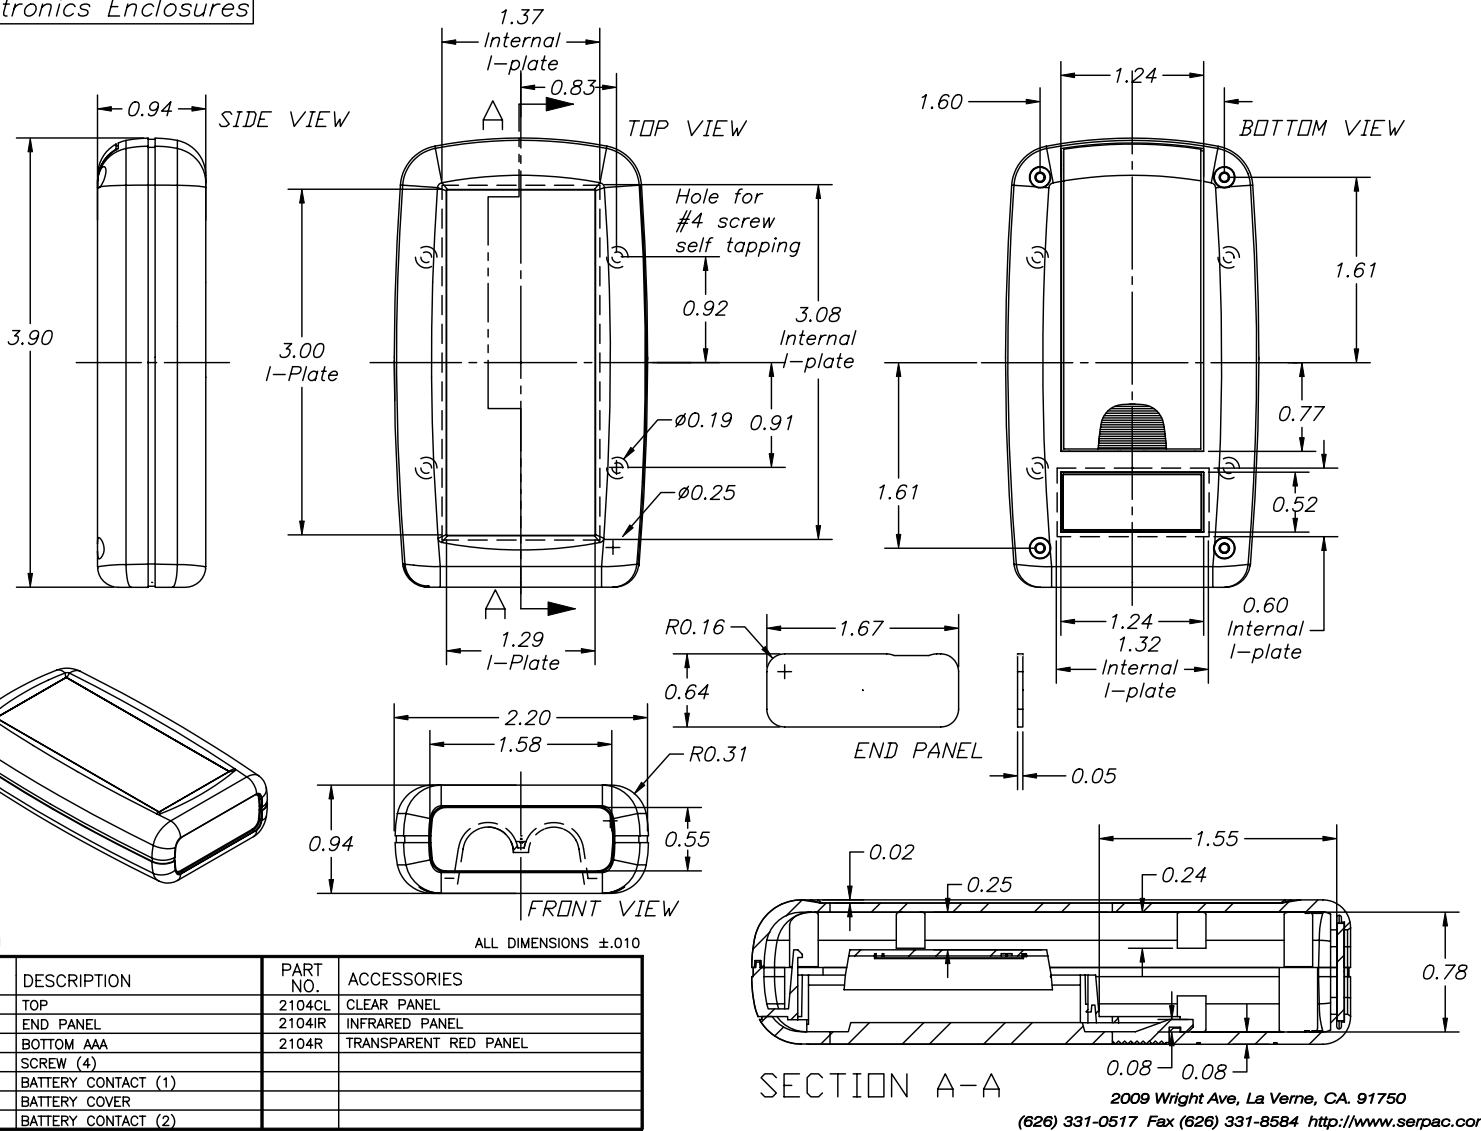

sales@integrated-circuit.com

SERPAC H-45 AAA
Electronics Enclosures

NOTES:

1. WHEN MACHINE OR I PLATES MODIFICATIONS ARE REQUIRED, USE THE CENTER OF THE ENCLOSURE TO DIMENSION.

5-4-11 ALL DIMENSIONS ± 0.010

PART NO.	DESCRIPTION	PART NO.	ACCESSORIES
1201	TOP	2104CL	CLEAR PANEL
2104	END PANEL	2104IR	INFRARED PANEL
1204	BOTTOM AAA	2104R	TRANSPARENT RED PANEL
6003	SCREW (4)		
71	BATTERY CONTACT (1)		
1205	BATTERY COVER		
76	BATTERY CONTACT (2)		