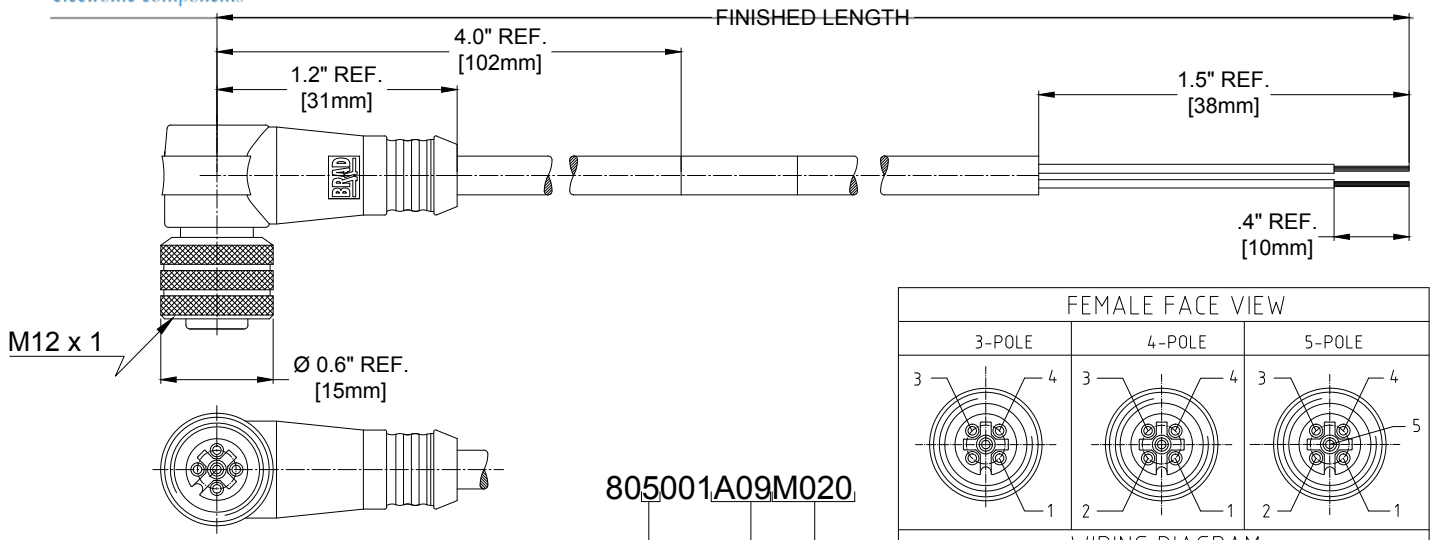

sales@integrated-circuit.com

805001A09M020

no poles 3-5 pole
 cable type #22/3-5 PVC YELLOW
 020---2 Meters
 100---10 Meters

CONNECTOR SPECIFICATION:

VOLTAGE RATING	250 VAC/VDC
AMPERAGE RATING	max. 4 AMPS
PROTECTION	IP67
OPERATING TEMPERATURE	-20°C TO 105°C
UL CERTIFICATIONS	UL RECOGNIZED, FILE NO. E152210
ASSEMBLY	RoHS COMPLIANT

COMPONENT	MATERIAL	FINISH
LABEL	MYLAR	BLACK/YELLOW
O-RING	VITON	RED
COUPLER	BRASS	NICKEL PLATED
PIN CONTACT	COPPER ALLOY	GOLD OVER NICKEL
INSERT	NYLON	BLACK
OVERMOLD	PUR	YELLOW
CABLE- 22/3-5 (COPPER STRANDING) 3/4/5 CONDUCT. 300V	JACKET: PVC	JACKET: YELLOW

MATERIAL NUMBER	ENGINEERING NUMBER	FINISHED LENGTH
1200651444	803001A09M020	6.56' +3.5" -0 [2.0M +89 -0]
1200651551	804001A09M020	6.56' +3.5" -0 [2.0M +89 -0]
1200651697	805001A09M020	6.56' +3.5" -0 [2.0M +89 -0]
1200651567	804001A09M100	32.81' +12.5" -0 [10.0M +318 -0]

UPDATED FOR PART MATRIX EC NO: IPC2014-0588 DRWN: GUSTAFS 1/28/15 CHRD: TWOLLEGE APPR: ENCOBMAN 20/10/25 REV:	QUALITY SYMBOLS ▽ = 0 ▽ = 0	GENERAL TOLERANCES (UNLESS SPECIFIED) 4 PLACES ± .13 ± .010 3 PLACES ± .13 ± .010 2 PLACES ± .13 ± .010 1 PLACE ± .25 ± .020 ANGULAR ± .5°	DIMENSION STYLE IN/MM	SCALE NTS INCH	DESIGN UNITS INCH	THIRD ANGLE PROJECTION
	MICRO-CHANGE CORDSET 3-5 POLE FEMALE 90D 22/AWG YELLOW PVC CABLE					
	DRAFT WHERE APPLICABLE MUST REMAIN WITHIN DIMENSIONS			SEE CHART	SD-120065-027	SHEET NO. 1 OF 1
	THIS DRAWING CONTAINS INFORMATION THAT IS PROPRIETARY TO MOLEX INCORPORATED AND SHOULD NOT BE USED WITHOUT WRITTEN PERMISSION					