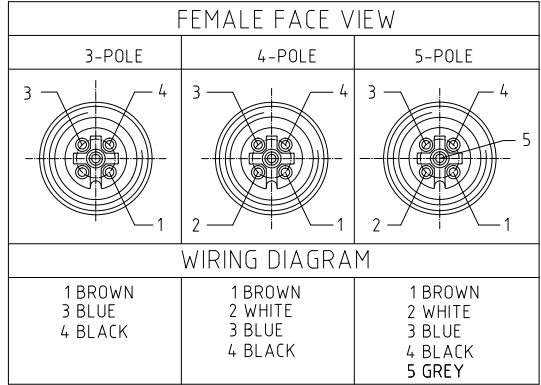

sales@integrated-circuit.com

805001A09M020

no poles 3-5 pole
 cable type #22/3-5 PVC YELLOW
 020---2 Meters
 100---10 Meters

CONNECTOR SPECIFICATION:

VOLTAGE RATING	250 VAC/VDC
AMPERAGE RATING	max. 4 AMPS
PROTECTION	IP67
OPERATING TEMPERATURE	-20°C TO 105°C
UL CERTIFICATIONS	UL RECOGNIZED, FILE NO. E152210
ASSEMBLY	RoHS COMPLIANT

MATERIAL NUMBER	ENGINEERING NUMBER	FINISHED LENGTH
1200651444	803001A09M020	6.56' +3.5" -0 [2.0M +89 -0]
1200651551	804001A09M020	6.56' +3.5" -0 [2.0M +89 -0]
1200651697	805001A09M020	6.56' +3.5" -0 [2.0M +89 -0]
1200651567	804001A09M100	32.81' +12.5" -0 [10.0M +318 -0]

UPDATED FOR PART MATRIX EC NO: IPC2014-0588 DRWN: GUSTAFS 1/28/15 CHRD: TWOLLEGE APPR: ENCOBMAN 20/10/25 REV:	QUALITY SYMBOLS ▽ = 0 ▽ = 0	GENERAL TOLERANCES (UNLESS SPECIFIED) 4 PLACES ± .13 ± .010 3 PLACES ± .13 ± .010 2 PLACES ± .13 ± .010 1 PLACE ± .25 ± .020 ANGULAR ± .5°	DIMENSION STYLE IN/MM	SCALE NTS INCH	DESIGN UNITS INCH	THIRD ANGLE PROJECTION
	MICRO-CHANGE CORDSET 3-5 POLE FEMALE 90D 22/AWG YELLOW PVC CABLE					
	DRAFT WHERE APPLICABLE MUST REMAIN WITHIN DIMENSIONS			SEE CHART	SD-120065-027	SHEET NO. 1 OF 1
	THIS DRAWING CONTAINS INFORMATION THAT IS PROPRIETARY TO MOLEX INCORPORATED AND SHOULD NOT BE USED WITHOUT WRITTEN PERMISSION					