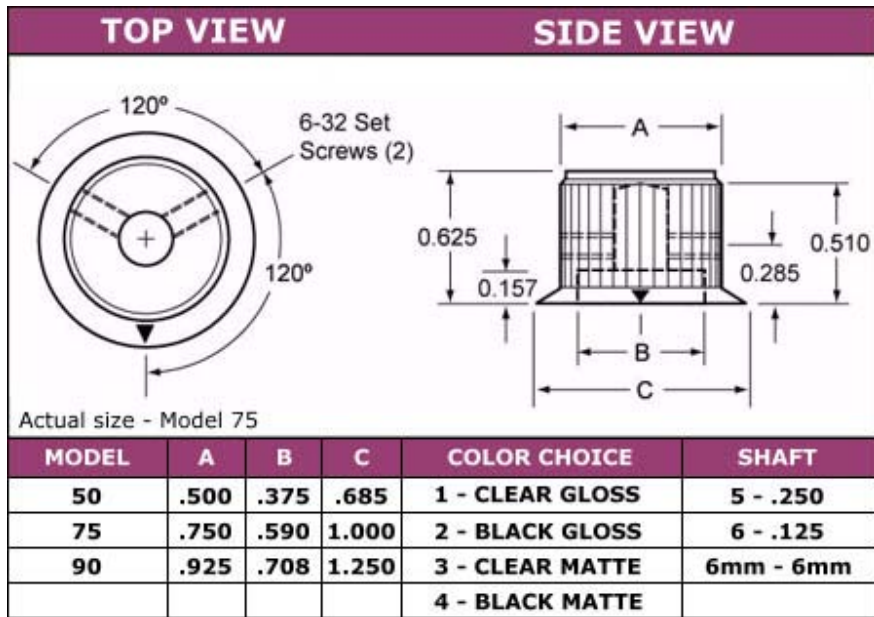

Mechanical Specifications: DDS SERIES

DDS Series: The "DDS Series" knob is our very popular "DD Series" with an attractive skirt extended on the bottom portion of the knob for easier viewing fo the rotation from atop. Indicator "triangle" located on atop. Indicator "triangle" located on the skirt. Two 6-32 set screws.

Copyright ©2003 Kilo International, Inc.

close