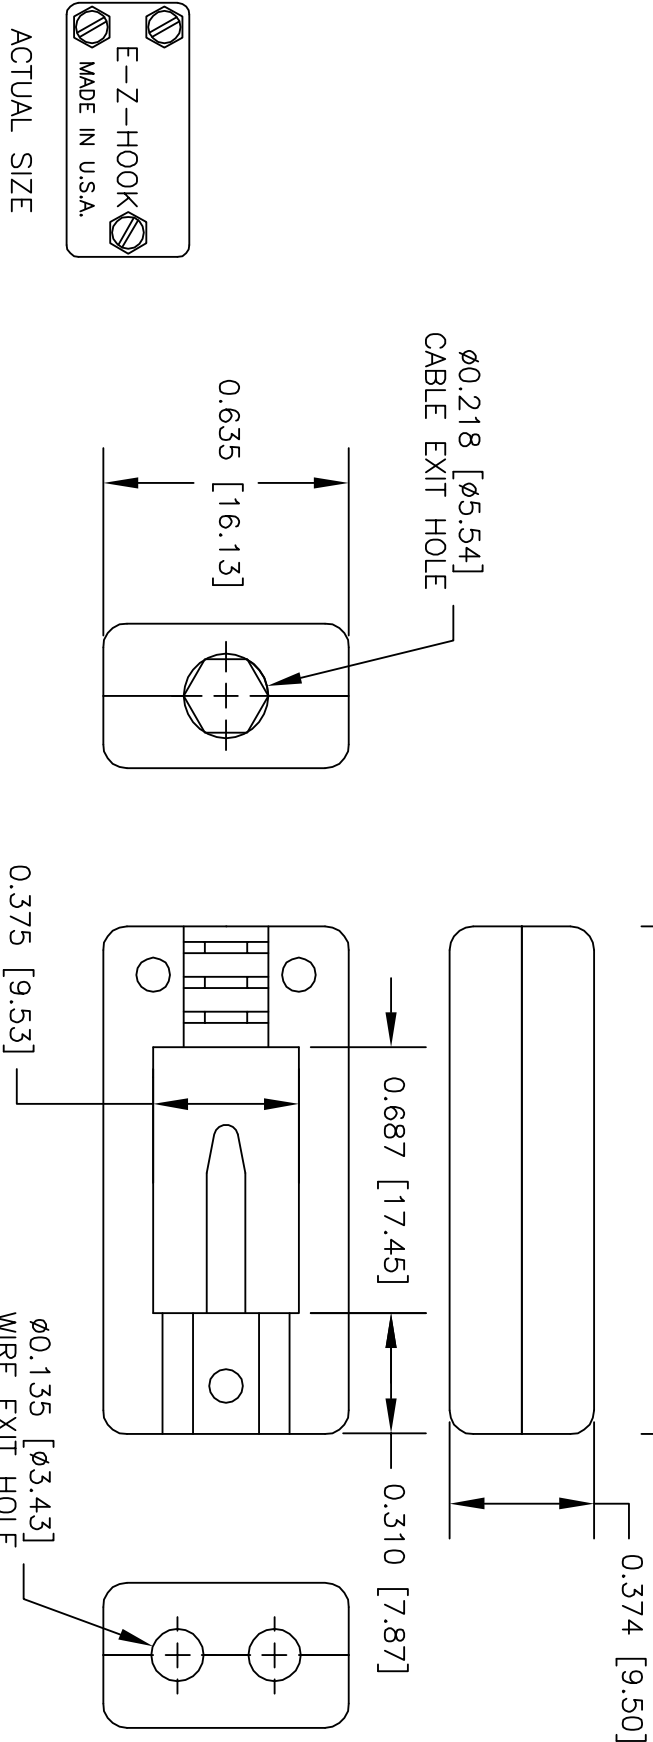

Excellent Integrated System Limited

Stocking Distributor

Click to view price, real time Inventory, Delivery & Lifecycle Information:

[E-Z-Hook](#)
[Y1000-2](#)

For any questions, you can email us directly:
sales@integrated-circuit.com

- NOTES: UNLESS OTHERWISE SPECIFIED
- CONSTRUCTION:
HOUSING: MOLDED NYLON. AVAILABLE IN BLACK.
 - PERFORMANCE:
MAXIMUM CURRENT: XX
MAXIMUM VOLTAGE: XX
MAXIMUM TEMPERATURE: XX
 - FEATURES:
BUILT IN STRAIN RELIEF.

UNLESS OTHERWISE SPECIFIED DIMENSIONS ARE IN INCHES TOLERANCES ARE: FRACTIONS DECIMALS ANGLES		CONTRACT NO.	
±	.XX ±	DRAWN	DATE
±	.XXX ±	APPROVED BY	
MATERIAL SEE NOTE.		DESCRIPTION	
FINISH SEE NOTE.		E-Z-HOOK DIVISION OF TEKTEST INC. ARCADIA, CA 91006 U.S.A.	
APPLICATION		IN-LINE Y BLOCK FOR STANDARD SIZE CABLES	
NEXT ASSY	USED ON	SIZE	CODE IDENT NO. DRAWING NO.
		A	08505 Y1000-2
DO NOT SCALE DRAWING		SCALE	SHEET 1 OF 1
		2:1	