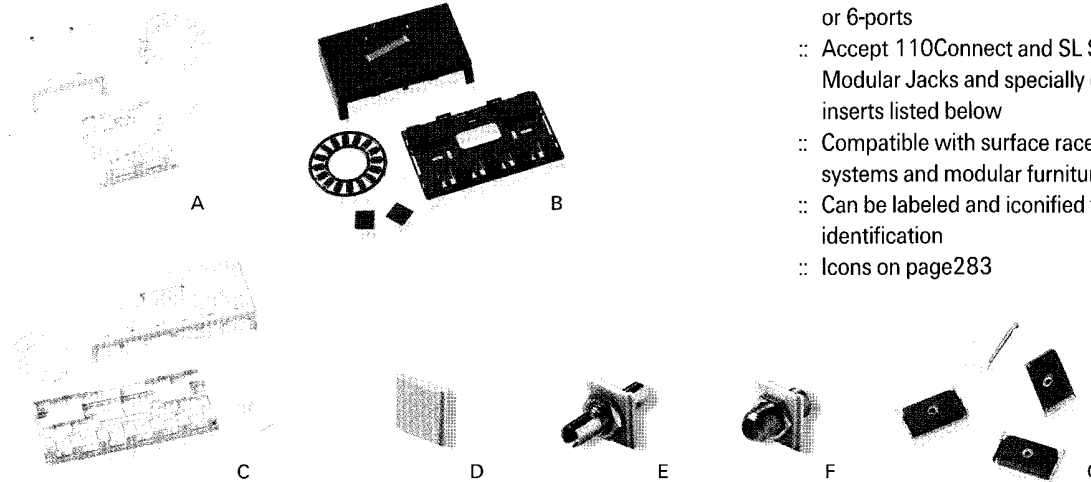

sales@integrated-circuit.com

TWISTED PAIR PRODUCTS

Office Boxes

Universal Office Boxes and Accessories

Product Facts

- :: Provide flexible surface mounting of 2-, 4- or 6-ports
- :: Accept 110Connect and SL Series Modular Jacks and specially designed inserts listed below
- :: Compatible with surface raceway systems and modular furniture raceways
- :: Can be labeled and iconified for easy port identification
- :: Icons on page283

3.3

Description		Figure	Dimensions	Part Numbers
Universal Office Box	2-Port	A	1.1" H x 3.0" W x 3.0" D	1479488-X
	4-Port	B	1.1" H x 5.0" W x 3.0" D	1479489-X
	6-Port	C	1.1" H x 7.0" W x 3.0" D	1479490-X
Universal Office Box Inserts	Blank	D	-	1479494-X
	ST, Multimode	E	-	1479495-X
	F-Connector	F	-	1479496-X
Surface Mount Magnets for Universal Office Boxes*	Pack of 4	G	0.2" H x 1.1" W x 0.6" D	1479398-1*

X denotes color: -1 = Almond, -2 = Black, -3 = White, -4 = Gray, 1--1 = Electrical Ivory
 *Note: Surface Mount Magnets are for use with 4- and 6-Port Universal Office Boxes Only.
 NOTE: Highlighted part numbers are routinely stocked for shortest lead times.