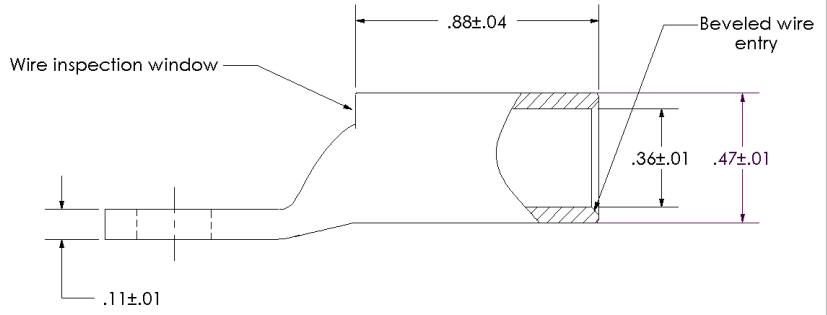

[sales@integrated-circuit.com](mailto:sales@integrated-circuit.com)

THIS COPY IS PROVIDED ON A RESTRICTED BASIS AND IS NOT TO BE USED IN ANY WAY DETRIMENTAL TO THE INTERESTS OF PANDUIT CORP.

Material	High Conductivity Seamless Copper Tube
Plating	Electro-Tin
Wire Size	1 AWG
Wire Type	Stranded Copper; Class B: Compact, Compressed or Concentric, Class C: Concentric
Wire Strip Length	15/16 in.
Stud Size	1/4 in.
UL Listed Wire Connector	Yes, for applications up to 35kv. Consult cable manufacturer for voltage stress relief instructions with applications greater than 2000 volts.
UL Temperature Rating	90 ° C
C.S.A Certified Wire Connector	Yes
Panduit Color Code on Barrel	GREEN
Panduit Die Index No. on Barrel	P37
Alternate Industry Die Index No. ( ) on Barrel	(11)

				<b>PANDUIT CORP. TINLEY PARK, ILLINOIS</b>	
				LCA1-14-E Copper Lug - One-Hole, Standard Barrel	
00	9/02	SAB	DRL	RELEASED	10318
REV	DATE	BY	CHK	DESCRIPTION	ECN
					SCALE N/A
				DRAWING NO / CAD FILE	LCA1-14-CUST