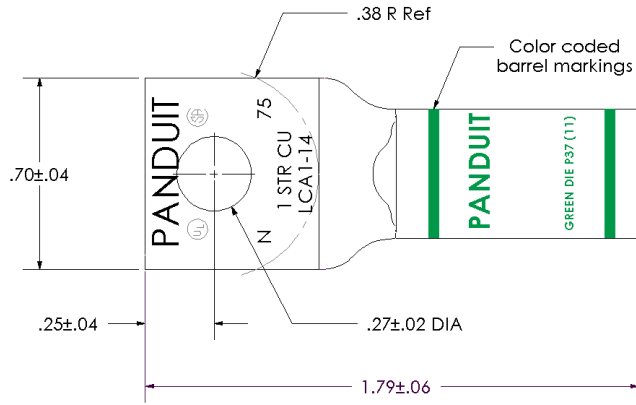

## Excellent Integrated System Limited

Stocking Distributor

Click to view price, real time Inventory, Delivery & Lifecycle Information:

[Panduit](#)

[LCA1-14-E](#)

For any questions, you can email us directly:

[sales@integrated-circuit.com](mailto:sales@integrated-circuit.com)

THIS COPY IS PROVIDED ON A RESTRICTED BASIS AND IS NOT TO BE USED IN ANY WAY DETRIMENTAL TO THE INTERESTS OF PANDUIT CORP.

Material	High Conductivity Seamless Copper Tube
Plating	Electro-Tin
Wire Size	1 AWG
Wire Type	Stranded Copper; Class B: Compact, Compressed or Concentric, Class C: Concentric
Wire Strip Length	15/16 in.
Stud Size	1/4 in.
UL Listed Wire Connector	Yes, for applications up to 35kv. Consult cable manufacturer for voltage stress relief instructions with applications greater than 2000 volts.
UL Temperature Rating	90 ° C
C.S.A Certified Wire Connector	Yes
Panduit Color Code on Barrel	GREEN
Panduit Die Index No. on Barrel	P37
Alternate Industry Die Index No. ( ) on Barrel	(11)

				<b>PANDUIT CORP. TINLEY PARK, ILLINOIS</b>	
				LCA1-14-E Copper Lug - One-Hole, Standard Barrel	
00	9/02	SAB	DRL	RELEASED	10318
REV	DATE	BY	CHK	DESCRIPTION	ECN
					SCALE N/A
				DRAWING NO / CAD FILE	LCA1-14-CUST