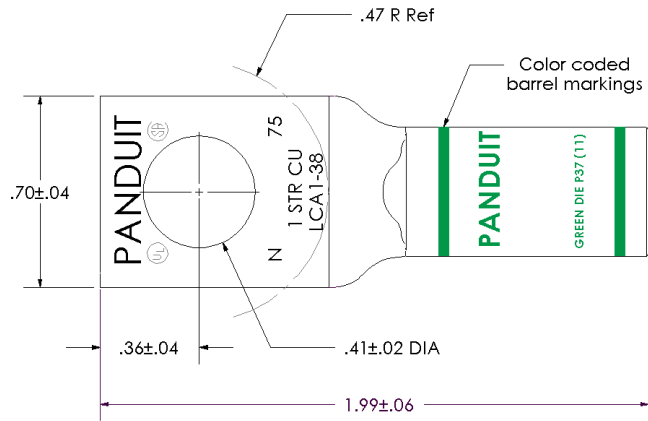

Excellent Integrated System Limited

Stocking Distributor

Click to view price, real time Inventory, Delivery & Lifecycle Information:

[Panduit](#)

[LCA1-38-E](#)

For any questions, you can email us directly:

sales@integrated-circuit.com

THIS COPY IS PROVIDED ON A RESTRICTED BASIS AND IS NOT TO BE USED IN ANY WAY DETRIMENTAL TO THE INTERESTS OF PANDUIT CORP.

Material	High Conductivity Seamless Copper Tube
Plating	Electro-Tin
Wire Size	1 AWG
Wire Type	Stranded Copper; Class B: Compact, Compressed or Concentric, Class C: Concentric
Wire Strip Length	15/16 in.
Stud Size	3/8 in.
UL Listed Wire Connector	Yes, for applications up to 35kv. Consult cable manufacturer for voltage stress relief instructions with applications greater than 2000 volts.
UL Temperature Rating	90 ° C
C.S.A Certified Wire Connector	Yes
Panduit Color Code on Barrel	GREEN
Panduit Die Index No. on Barrel	P37
Alternate Industry Die Index No. () on Barrel	(11)

				PANDUIT CORP. TINLEY PARK, ILLINOIS	
				LCA1-38-E Copper Lug - One-Hole, Standard Barrel	
00	9/02	SAB	DRL	RELEASED	10318
REV	DATE	BY	CHK	DESCRIPTION	ECN
					SCALE N/A
				DRAWING NO / CAD FILE	LCA1-38-CUST