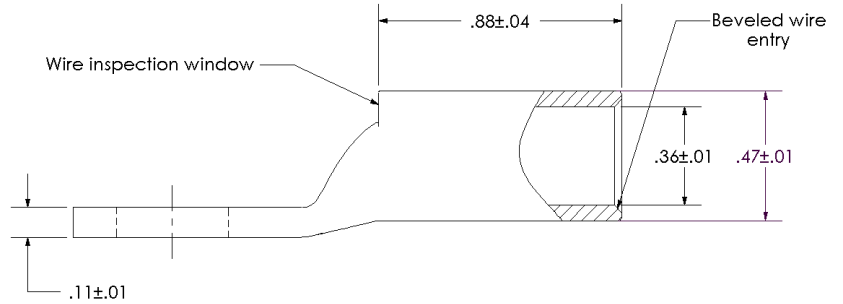

sales@integrated-circuit.com

THIS COPY IS PROVIDED ON A RESTRICTED BASIS AND IS NOT TO BE USED IN ANY WAY DETRIMENTAL TO THE INTERESTS OF PANDUIT CORP.

Material	High Conductivity Seamless Copper Tube
Plating	Electro-Tin
Wire Size	1 AWG
Wire Type	Stranded Copper; Class B: Compact, Compressed or Concentric, Class C: Concentric
Wire Strip Length	15/16 in.
Stud Size	3/8 in.
UL Listed Wire Connector	Yes, for applications up to 35kv. Consult cable manufacturer for voltage stress relief instructions with applications greater than 2000 volts.
UL Temperature Rating	90 ° C
C.S.A Certified Wire Connector	Yes
Panduit Color Code on Barrel	GREEN
Panduit Die Index No. on Barrel	P37
Alternate Industry Die Index No. () on Barrel	(11)

				PANDUIT CORP. TINLEY PARK, ILLINOIS	
				LCA1-38-E Copper Lug - One-Hole, Standard Barrel	
00	9/02	SAB	DRL	RELEASED	10318
REV	DATE	BY	CHK	DESCRIPTION	ECN
					SCALE N/A
				DRAWING NO / CAD FILE	LCA1-38-CUST