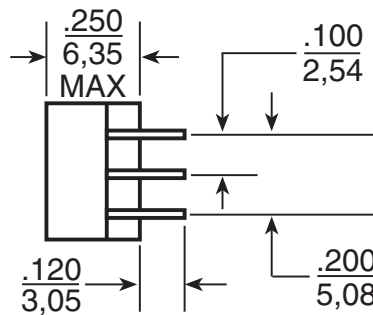

Electrical Specifications @ 25°C — Operating Temperature 0°C to 70°C

Part Number		Turns Ratio	Primary Inductance (μH)	L _L (μH) MAX	Isolation (Vrms) MIN
With Shield	Without Shield				
T6074	T6075	1:1 (± 2%)	225	0.7	1500

Note: RoHS-6 compliant parts can be ordered by adding a "NL" suffix to the part number (i.e. T6074 becomes T6074NL).

Mechanical

Schematic

T6074 / T6075

Note: For T6074 connection of shield, ground pin 2 or 5, not both pins

Weight 1.2 grams
 Tape & ReelNA
 Tube60/tube

Dimensions: $\frac{\text{Inches}}{\text{mm}}$

Unless otherwise specified, all tolerances are $\pm \frac{.010}{0.25}$

For More Information:

Pulse Worldwide Headquarters