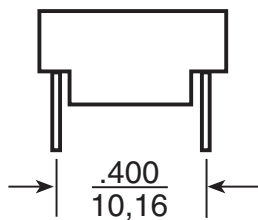

Note: RoHS-6 compliant parts can be ordered by adding a "NL" suffix to the part number (i.e. T6074 becomes T6074NL).

Mechanical

Schematic

T6074 / T6075

Note: For T6074 connection of shield, ground pin 2 or 5, not both pins

Weight 1.2 grams
 Tape & ReelNA
 Tube60/tube

Dimensions: $\frac{\text{Inches}}{\text{mm}}$

Unless otherwise specified, all tolerances are $\pm \frac{.010}{0.25}$

For More Information:

Pulse Worldwide Headquarters