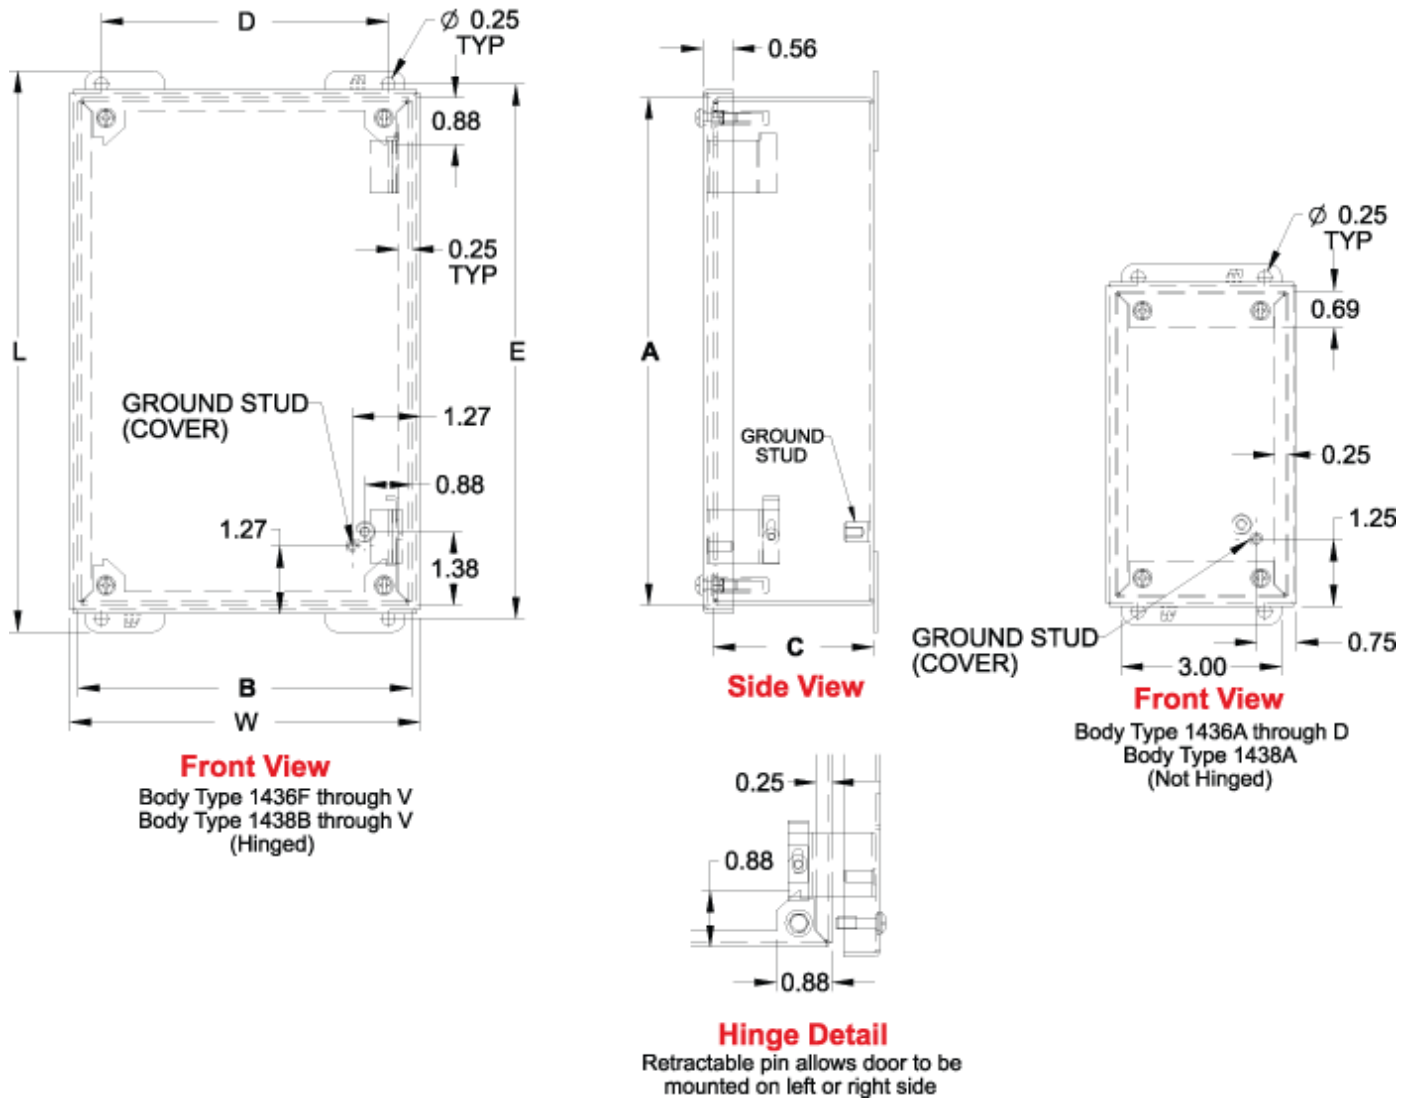

sales@integrated-circuit.com

Type 12 Mild Steel Junction Box *1436/1438 Series*

Lift-Off Cover with Screws

Application

- Designed for use as instrument enclosures, electrical junction boxes or terminal wiring enclosures.
- Provides a degree of protection from falling dirt, dust, oil and water.

Standards

- UL 508 Type 12 and 13
- CSA Type 12 and 13
- Complies with
 - NEMA Type 12 and 13
 - IEC 60529, IP54

Construction

- Formed from 14 gauge steel.
- Smooth, continuously welded seams without knockouts, cutouts or holes.
- Welded brackets provide for enclosure mounting.
- Lift off cover is secured with captive, plated steel screws, and supported or internal hinges except as noted on charts at bottom and right.
- Cover screws fasten into threaded, sealed wells.
- Oil resistant gaskets are permanently secured.
- A bonding stud is provided on the door and a grounding stud is provided on the enclosure.

Finish

- Cover and enclosure are phosphatized and finished in ANSI 61 gray recoatable powder coating.

Accessories

- Ground Wire Kits

Standard Depth Series (1436)

Part No.	Centers					Overall Dimensions		Ship Wt. (lbs)
	A	B	C	D	E	L	W	
1436A ¹	3.50	3.25	2.75	2.38	4.00	4.50	3.56	2
1436B ¹	5.75	3.25	2.75	2.38	6.25	6.75	3.56	2
1436C ¹	8.00	3.25	2.75	2.38	8.50	9.00	3.56	3
1436D ¹	10.25	3.25	2.75	2.38	10.75	11.25	3.56	4
1436F	7.25	6.25	3.00	5.38	7.75	8.25	6.56	5
1436H	9.50	6.25	3.00	5.38	10.00	10.50	6.56	5
1436K	9.50	8.50	3.00	7.63	10.00	10.50	8.81	7
1436O	11.75	8.50	3.00	7.63	12.25	12.75	8.81	8
1436S	11.75	10.75	3.00	9.88	12.25	12.75	11.06	9
1436V	14.00	10.75	3.00	9.88	14.50	15.00	11.06	11

¹ Not hinged

Extra Deep Series (1438)

Part No.	A	B	C	D	E	L	W	Ship Wt. (lbs)
1438A ¹	4.00	4.00	4.75	3.13	4.50	5.00	4.31	3
1438B	6.00	4.00	4.75	3.13	6.50	7.00	4.31	4
1438C	8.00	4.00	4.75	3.13	8.50	9.00	4.31	5