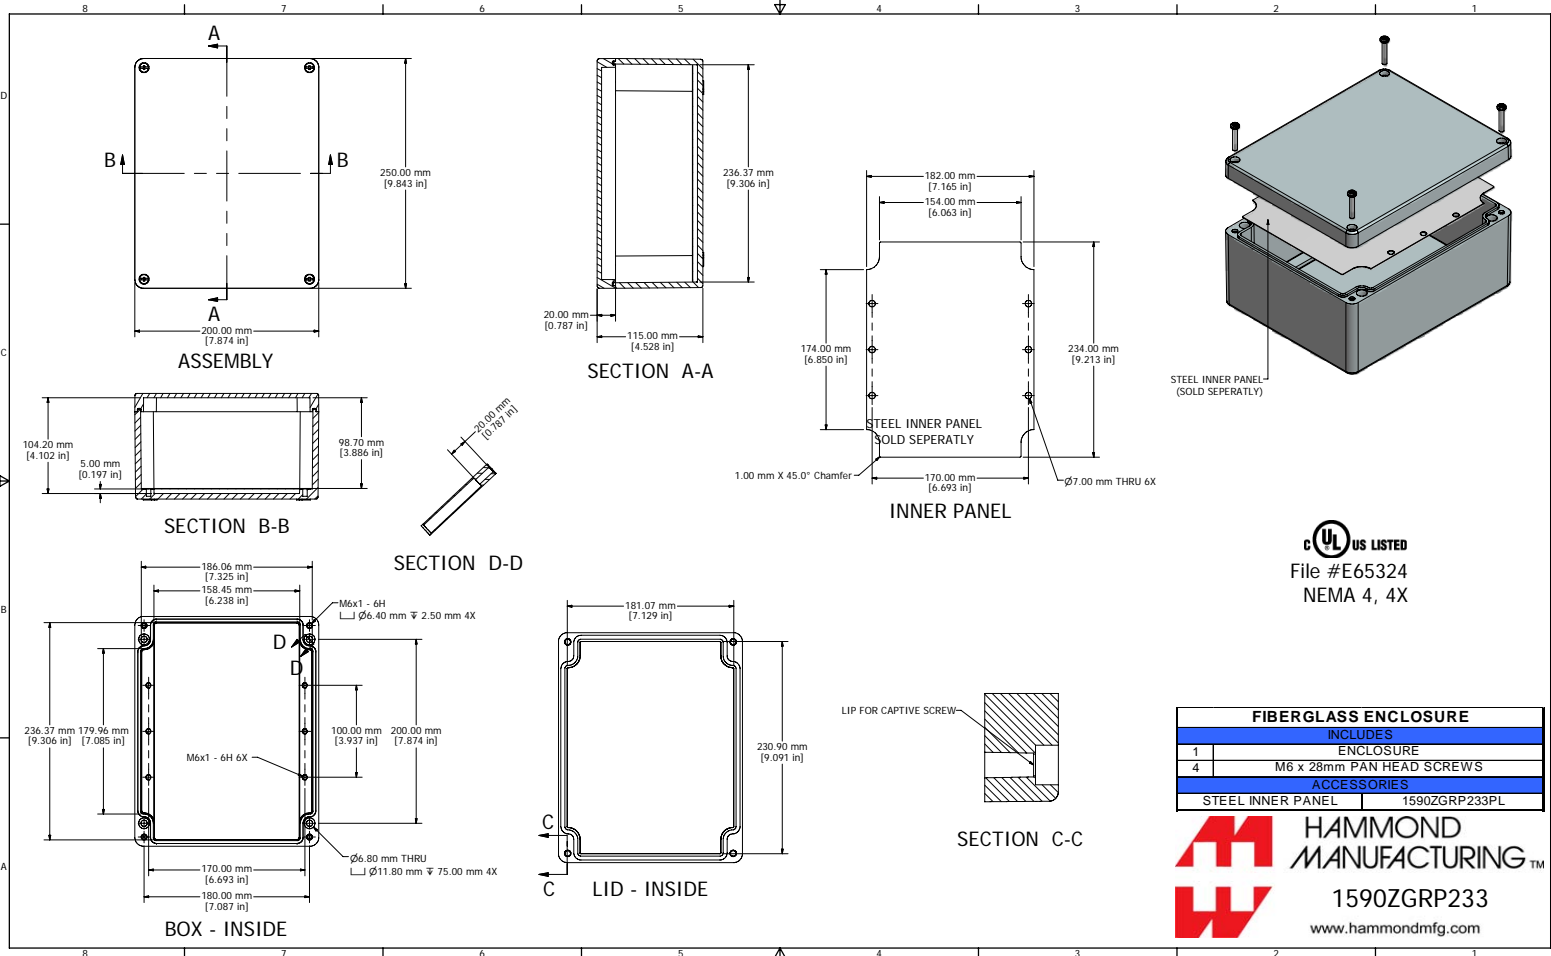

Excellent Integrated System Limited

Stocking Distributor

Click to view price, real time Inventory, Delivery & Lifecycle Information:

[Hammond Manufacturing](#)
[1590ZGRP233PL](#)

For any questions, you can email us directly:

sales@integrated-circuit.com

UL US LISTED
 File #E65324
 NEMA 4, 4X

FIBERGLASS ENCLOSURE	
INCLUDES	
1	ENCLOSURE
4	M6 x 28mm PAN HEAD SCREWS
ACCESSORIES	
STEEL INNER PANEL	1590ZGRP233PL

HAMMOND MANUFACTURING™
 1590ZGRP233
 www.hammondmfg.com