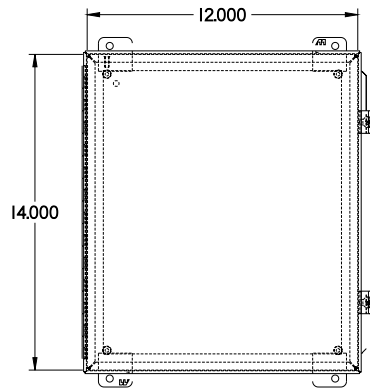

sales@integrated-circuit.com

 **PART No. 1414N4PHS16M6**
for more information visit
www.hammg.com
Data subject to change without notice

ISOMETRIC VIEW

BACK VIEW

LEFT SIDE VIEW

FRONT VIEW

RIGHT SIDE VIEW

BOTTOM VIEW