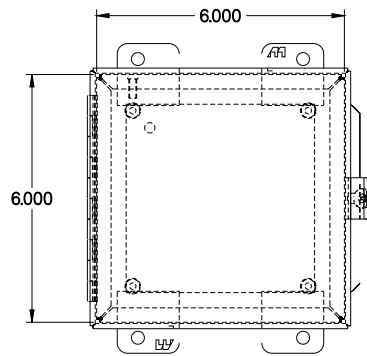

sales@integrated-circuit.com

 **PART No. 1414N4PHS16E**
for more information visit
www.hamfmfg.com
Data subject to change without notice

TOP VIEW

ISOMETRIC VIEW

BACK VIEW

LEFT SIDE VIEW

FRONT VIEW

RIGHT SIDE VIEW

INNER PANEL

BOTTOM VIEW