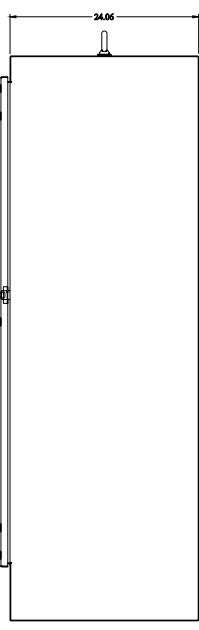

sales@integrated-circuit.com

 **PART No. 1418N4S16X24QT**
for more information visit
www.hammg.com
Data subject to change without notice
Isometric drawing Not to Scale

ISOMETRIC VIEW

TOP VIEW

BACK VIEW

SIDE VIEW

FRONT VIEW

SIDE VIEW

BOTTOM VIEW