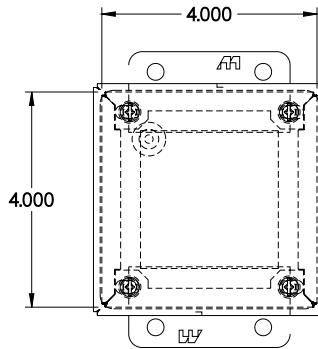

sales@integrated-circuit.com

PART No. 1414SCA
for more information visit
www.hamfmfg.com
Data subject to change without notice

TOP VIEW

ISOMETRIC VIEW

BACK VIEW

LEFT SIDE VIEW

FRONT VIEW

RIGHT SIDE VIEW

BOTTOM VIEW