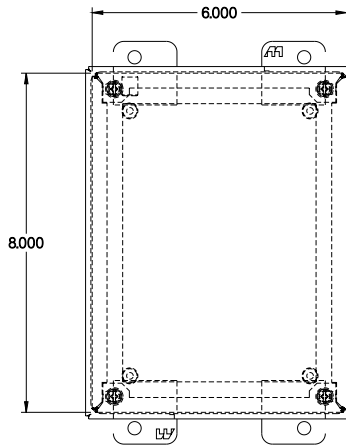

sales@integrated-circuit.com

PART No. 1414SCG
for more information visit
www.hamfmfg.com
Data subject to change without notice

TOP VIEW

ISOMETRIC VIEW

BACK VIEW

LEFT SIDE VIEW

FRONT VIEW

RIGHT SIDE VIEW

INNER PANEL

BOTTOM VIEW