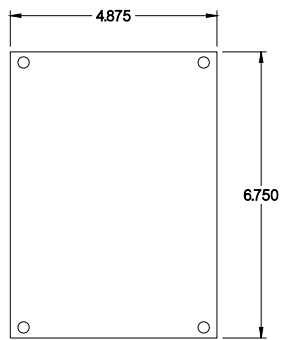

sales@integrated-circuit.com

PART No. 1414SCG
for more information visit
www.hamfmfg.com
Data subject to change without notice

TOP VIEW

ISOMETRIC VIEW

BACK VIEW

LEFT SIDE VIEW

FRONT VIEW

RIGHT SIDE VIEW

INNER PANEL

BOTTOM VIEW