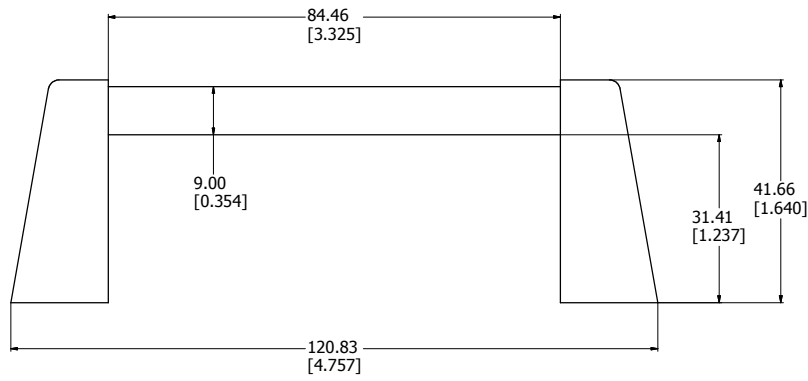

sales@integrated-circuit.com

SIDE VIEW

EXPLODED HANDLE ASSEMBLY

BOTTOM VIEW

1427SBC, BB, GC		
Part #	Plastic End Post	Aluminum Bar Handle
1427SBC	Black	Clear
1427SBB	Black	Black
1427SGC	Grey	Clear
Hardware		
2 Screws - Countersink M4 x 10		
2 Washers		
**note handle sold singly		