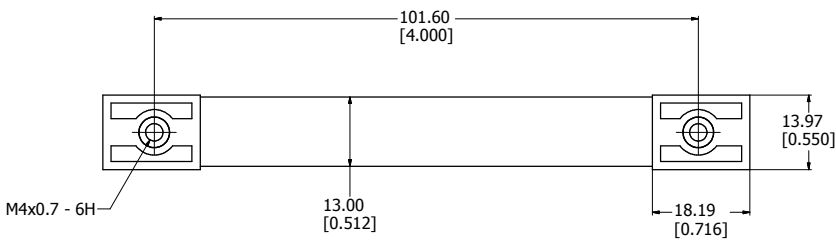

sales@integrated-circuit.com

SIDE VIEW

EXPLODED HANDLE ASSEMBLY

BOTTOM VIEW

1427SBC, BB, GC		
Part #	Plastic End Post	Aluminum Bar Handle
1427SBC	Black	Clear
1427SBB	Black	Black
1427SGC	Grey	Clear
Hardware		
2 Screws - Countersink M4 x 10		
2 Washers		
**note handle sold singly		