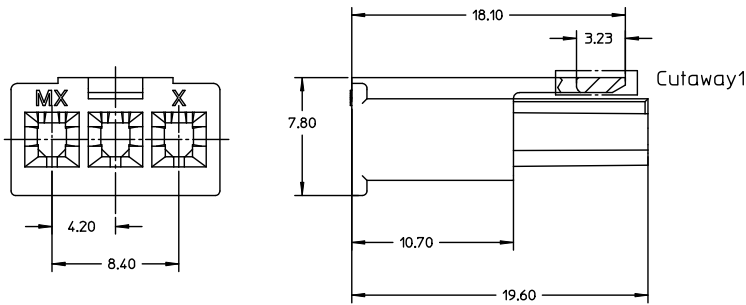

10 9 8 7 6 5 4 3 2 1

- NOTES:
 1.MATERIAL:
 HOUSING:POLYIMIDE,UL94V-0,COLOR:LAVENDER
 2.FINISH:N/A
 3.PRODUCT SPECIFICATION:PS-67968-001
 4.MATE WITH 67968-0001 HEADER
 5.USES MOLEX 5556 FEMALE TERMINAL

REVISION EC. NO. SH2010-0059 DRAWN BY: J.SONG CHKD BY: J.SONG APPR: R.ZHANG 2009/08/18 2009/08/19 2009/09/28	QUALITY SYMBOLS	GENERAL TOLERANCES (UNLESS SPECIFIED)		DIMENSION STYLE		SCALE	DESIGN UNITS	THIRD ANGLE PROJECTION		
	▽=0 ▽=0	4 PLACES	±---	±---	MM ONLY	3:1	METRIC			
		3 PLACES	±---	±---	DRAWN BY: AYIN	DATE: 2003/02/17	TITLE: SHROUDED HOUSING FOR 3CKT MINIFIT CONN.			
		2 PLACES	±0.25	±---	CHECKED BY: JLU	DATE: 2003/02/17	MOLEX INCORPORATED			
	1 PLACE	±---	±---	APPROVED BY: SHUANG	DATE: 2003/02/17	DOCUMENT NO. SD-67969-001				
		ANGULAR ± 1°		MATERIAL NO. 67969-0001		SHEET NO. 1 OF 1				
DRAFT WHERE APPLICABLE MUST REMAIN WITHIN DIMENSIONS		SIZE A3		THIS DRAWING CONTAINS INFORMATION THAT IS PROPRIETARY TO MOLEX INCORPORATED AND SHOULD NOT BE USED WITHOUT WRITTEN PERMISSION						