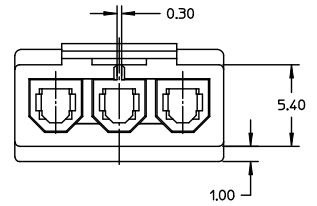

10 9 8 7 6 5 4 3 2 1

- NOTES:
 1.MATERIAL:
 HOUSING:POLYIMIDE,UL94V-0,COLOR:LAVENDER
 2.FINISH:N/A
 3.PRODUCT SPECIFICATION:PS-67968-001
 4.MATE WITH 67968-0001 HEADER
 5.USES MOLEX 5556 FEMALE TERMINAL

REVISION EC. NO. SH2010-0059 DRAWN BY: J.SONG CHKD BY: J.SONG APPR: R.ZHANG 2009/08/18 2009/08/19 2009/09/28	QUALITY SYMBOLS	GENERAL TOLERANCES (UNLESS SPECIFIED)		DIMENSION STYLE		SCALE	DESIGN UNITS	THIRD ANGLE PROJECTION		
	▽=0 ▽=0	4 PLACES	±---	±---	MM ONLY	3:1	METRIC			
		3 PLACES	±---	±---	DRAWN BY: AYIN	DATE: 2003/02/17	TITLE: SHROUDED HOUSING FOR 3CKT MINIFIT CONN.			
		2 PLACES	±0.25	±---	CHECKED BY: JLU	DATE: 2003/02/17	MOLEX INCORPORATED			
	1 PLACE	±---	±---	APPROVED BY: SHUANG	DATE: 2003/02/17	DOCUMENT NO. SD-67969-001				
		ANGULAR ± 1°		MATERIAL NO. 67969-0001		SHEET NO. 1 OF 1				
DRAFT WHERE APPLICABLE MUST REMAIN WITHIN DIMENSIONS		SIZE A3		THIS DRAWING CONTAINS INFORMATION THAT IS PROPRIETARY TO MOLEX INCORPORATED AND SHOULD NOT BE USED WITHOUT WRITTEN PERMISSION						