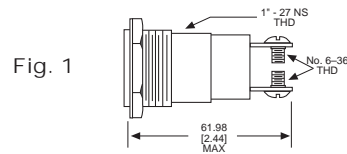

INCANDESCENT PANEL MOUNT INDICATORS

031 SERIES FOR 1" MOUNTING HOLE • FRICTION-FIT-CAP

BASE PART NO.	VOLTAGE	FIG
031-3101-01-101	6-250	1

Uses:
S-6
CANDELABRA
SCREW BASE
INCANDESCENT
LAMP

CAP PART NO.	COLOR	FIG	CAP PART NO.	COLOR	FIG
031-0111-300	RED	2	031-0431-300	RED	3
031-0112-300	GREEN	2	031-0432-300	GREEN	3
031-0113-300	AMBER	2	031-0433-300	AMBER	3
031-0135-300	WHITE	2	031-0435-300	WHITE	3
031-0137-300	CLEAR	2	031-0437-300	CLEAR	3

Material & Finish: Base - Nickel Plated Brass, Cap - Polycarbonate with Chrome Plated Brass Bezel

051 & 080 SERIES FOR 1" MOUNTING HOLE • WATERTIGHT

BASE PART NO.	VOLTAGE	FIG
080-0901-05-303	6-250	4
080-3101-05-303	6-250	5
080-4001-05-303	6-250	6

Material & Finish: Base - Chrome Plated Brass, Cap - Polycarbonate with Chrome Plated Brass Bezel

103 SERIES FOR 1" MOUNTING HOLE • OILTIGHT*

BASE PART NO.	VOLTAGE	FIG
103-0901-05-103	6-250	11
103-3101-05-103	6-250	12
103-3502-05-103†	24-250	13

Material & Finish: Base - Nickel Plated Brass, Cap - Polycarbonate with Chrome Plated Brass Bezel
 Neon and incandescent lamp information on Pages 35 and 36.

* See Page 14 for Oiltight information

Dimensions in mm [inches]