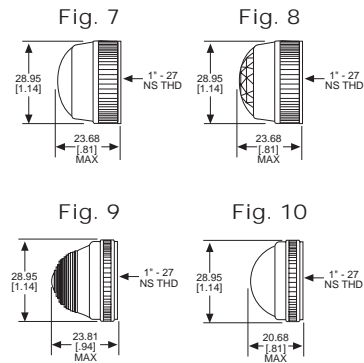

INCANDESCENT PANEL MOUNT INDICATORS

031 SERIES FOR 1" MOUNTING HOLE • FRICTION-FIT-CAP

BASE PART NO.	VOLTAGE	FIG
031-3101-01-101	6-250	1

Uses:
S-6
CANDELABRA
SCREW BASE
INCANDESCENT
LAMP

CAP PART NO.	COLOR	FIG	CAP PART NO.	COLOR	FIG
031-0111-300	RED	2	031-0431-300	RED	3
031-0112-300	GREEN	2	031-0432-300	GREEN	3
031-0113-300	AMBER	2	031-0433-300	AMBER	3
031-0135-300	WHITE	2	031-0435-300	WHITE	3
031-0137-300	CLEAR	2	031-0437-300	CLEAR	3

Material & Finish: Base - Nickel Plated Brass, Cap - Polycarbonate with Chrome Plated Brass Bezel

051 & 080 SERIES FOR 1" MOUNTING HOLE • WATERTIGHT

BASE PART NO.	VOLTAGE	FIG
080-0901-05-303	6-250	4
080-3101-05-303	6-250	5
080-4001-05-303	6-250	6

Material & Finish: Base - Chrome Plated Brass, Cap - Polycarbonate with Chrome Plated Brass Bezel

103 SERIES FOR 1" MOUNTING HOLE • OILTIGHT*

BASE PART NO.	VOLTAGE	FIG
103-0901-05-103	6-250	11
103-3101-05-103	6-250	12
103-3502-05-103†	24-250	13

Material & Finish: Base - Nickel Plated Brass, Cap - Polycarbonate with Chrome Plated Brass Bezel
 Neon and incandescent lamp information on Pages 35 and 36.

* See Page 14 for Oiltight information

Dimensions in mm [inches]