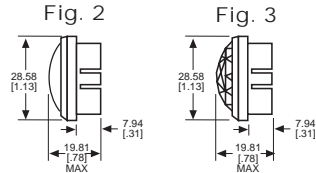

INCANDESCENT PANEL MOUNT INDICATORS

031 SERIES FOR 1" MOUNTING HOLE • FRICTION-FIT-CAP

BASE PART NO.	VOLTAGE	FIG
031-3101-01-101	6-250	1

Uses:
S-6
CANDELABRA
SCREW BASE
INCANDESCENT
LAMP

CAP PART NO.	COLOR	FIG	CAP PART NO.	COLOR	FIG
031-0111-300	RED	2	031-0431-300	RED	3
031-0112-300	GREEN	2	031-0432-300	GREEN	3
031-0113-300	AMBER	2	031-0433-300	AMBER	3
031-0135-300	WHITE	2	031-0435-300	WHITE	3
031-0137-300	CLEAR	2	031-0437-300	CLEAR	3

Material & Finish: Base - Nickel Plated Brass, Cap - Polycarbonate with Chrome Plated Brass Bezel

051 & 080 SERIES FOR 1" MOUNTING HOLE • WATERTIGHT

BASE PART NO.	VOLTAGE	FIG
080-0901-05-303	6-250	4
080-3101-05-303	6-250	5
080-4001-05-303	6-250	6

Material & Finish: Base - Chrome Plated Brass, Cap - Polycarbonate with Chrome Plated Brass Bezel

103 SERIES FOR 1" MOUNTING HOLE • OILTIGHT*

BASE PART NO.	VOLTAGE	FIG
103-0901-05-103	6-250	11
103-3101-05-103	6-250	12
103-3502-05-103†	24-250	13

Material & Finish: Base - Nickel Plated Brass, Cap - Polycarbonate with Chrome Plated Brass Bezel
 Neon and incandescent lamp information on Pages 35 and 36.

* See Page 14 for Oiltight information

Dimensions in mm [inches]