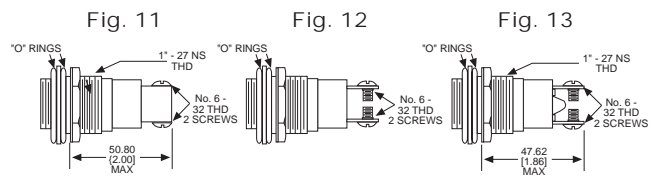

Material & Finish: Base - Nickel Plated Brass, Cap - Polycarbonate with Chrome Plated Brass Bezel

051 & 080 SERIES FOR 1" MOUNTING HOLE • WATERTIGHT

BASE PART NO.	VOLTAGE	FIG
080-0901-05-303	6-250	4
080-3101-05-303	6-250	5
080-4001-05-303	6-250	6

Uses:
S-6
CANDELABRA
SCREW BASE
INCANDESCENT
LAMP

CAP PART NO.	COLOR	FIG	CAP PART NO.	COLOR	FIG
051-0111-303	RED	7	080-0531-303	RED	9
051-0112-303	GREEN	7	080-0532-303	GREEN	9
051-0113-303	AMBER	7	080-0533-303	AMBER	9
051-0135-303	WHITE	7	080-0535-303	WHITE	9
051-0137-303	CLEAR	7	080-0537-303	CLEAR	9
051-0431-303	RED	8	080-1231-303	RED	10
051-0432-303	GREEN	8	080-1232-303	GREEN	10
051-0433-303	AMBER	8	080-1233-303	AMBER	10
051-0435-303	WHITE	8	080-1235-303	WHITE	10
051-0437-303	CLEAR	8	080-1237-303	CLEAR	10

Material & Finish: Base - Chrome Plated Brass, Cap - Polycarbonate with Chrome Plated Brass Bezel

103 SERIES FOR 1" MOUNTING HOLE • OILTIGHT*

BASE PART NO.	VOLTAGE	FIG
103-0901-05-103	6-250	11
103-3101-05-103	6-250	12
103-3502-05-103†	24-250	13

Material & Finish: Base - Nickel Plated Brass, Cap - Polycarbonate with Chrome Plated Brass Bezel
 Neon and incandescent lamp information on Pages 35 and 36.

* See Page 14 for Oiltight information

Dimensions in mm [inches]