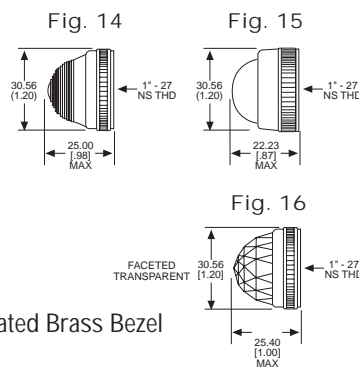

Material & Finish: Base - Nickel Plated Brass, Cap - Polycarbonate with Chrome Plated Brass Bezel

051 & 080 SERIES FOR 1" MOUNTING HOLE • WATERTIGHT

BASE PART NO.	VOLTAGE	FIG
080-0901-05-303	6-250	4
080-3101-05-303	6-250	5
080-4001-05-303	6-250	6

Uses:
S-6
CANDELABRA
SCREW BASE
INCANDESCENT
LAMP

CAP PART NO.	COLOR	FIG	CAP PART NO.	COLOR	FIG
051-0111-303	RED	7	080-0531-303	RED	9
051-0112-303	GREEN	7	080-0532-303	GREEN	9
051-0113-303	AMBER	7	080-0533-303	AMBER	9
051-0135-303	WHITE	7	080-0535-303	WHITE	9
051-0137-303	CLEAR	7	080-0537-303	CLEAR	9
051-0431-303	RED	8	080-1231-303	RED	10
051-0432-303	GREEN	8	080-1232-303	GREEN	10
051-0433-303	AMBER	8	080-1233-303	AMBER	10
051-0435-303	WHITE	8	080-1235-303	WHITE	10
051-0437-303	CLEAR	8	080-1237-303	CLEAR	10

Material & Finish: Base - Chrome Plated Brass, Cap - Polycarbonate with Chrome Plated Brass Bezel

103 SERIES FOR 1" MOUNTING HOLE • OILTIGHT*

BASE PART NO.	VOLTAGE	FIG
103-0901-05-103	6-250	11
103-3101-05-103	6-250	12
103-3502-05-103†	24-250	13

Material & Finish: Base - Nickel Plated Brass, Cap - Polycarbonate with Chrome Plated Brass Bezel
 Neon and incandescent lamp information on Pages 35 and 36.

* See Page 14 for Oiltight information

Dimensions in mm [inches]