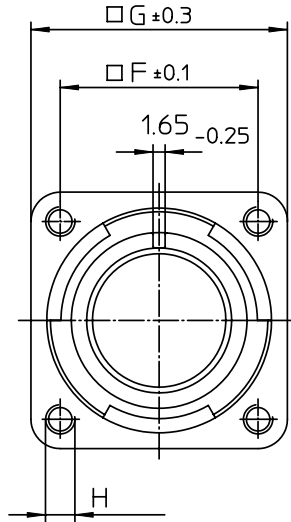

NO.	MASSE / DIMENSION
A	46.7
B	31.6
C	24.05
D	4
E	55
F	39.7
G	50.8
H	M5

NO.	BESCHREIBUNG / DESCRIPTION
1	ISOLIERKÖRPER STIFT / INSULATOR PIN
3	DICHTKÖRPER / GROMMET
4	ENDRING / ENDRING
5	KONTAKTSTIFT/ CONTACT PIN
8	DOSENGEHÄUSE / SHELL
20	KURZES ENDGEHÄUSE/SHORT ENDBELL

Material Specification:
Shell Material: Aluminium alloy
Shell Plating: Olive drab chromate over cadmium (conductive)
Insulator Material: CR-Elastomere
Contact Material: Copper alloy
Contact Plating: Gold 0,5 µm

all dimensions are in mm Dimensions without tolerance indications are general tolerances in acc. with DIN7168m		drawing for CUSTOMER
  ITT Engineered for life ITT CANNON GERMANY D-21504 Wessling/Germany	description	CA3100R28-12P-B-F80-A176
	Wall mounting receptacle Shortened light-weight endbell without cable clamp AWG Crimp / Pin / Layout: 28-12	
© All rights reserved. Reproduction or issue in third in any form whatever is only permitted with written authorization of ITT Cannon		page 1/1 revision 786.4, Jul 16