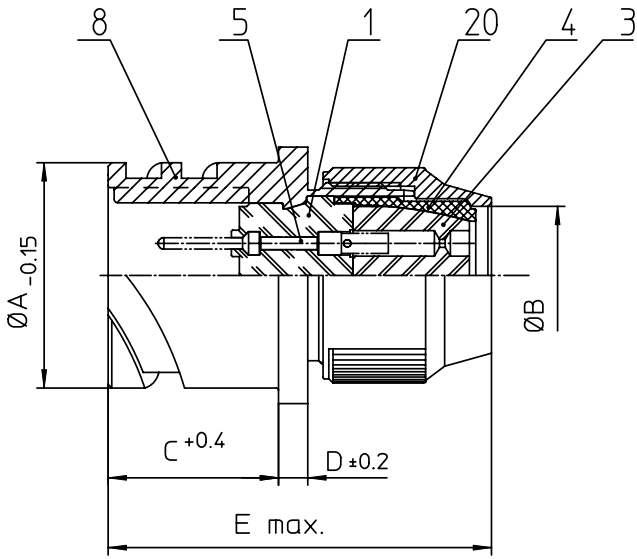

NO.	MASSE / DIMENSION
A	46.7
B	31.6
C	24.05
D	4
E	55
F	39.7
G	50.8
H	M5

NO.	BESCHREIBUNG / DESCRIPTION
1	ISOLIERKÖRPER STIFT / INSULATOR PIN
3	DICHTKÖRPER / GROMMET
4	ENDRING / ENDRING
5	KONTAKTSTIFT/ CONTACT PIN
8	DOSENGEHÄUSE / SHELL
20	KURZES ENDGEHÄUSE/SHORT ENDBELL

Material Specification:
Shell Material: Aluminium alloy
Shell Plating: Olive drab chromate over cadmium (conductive)
Insulator Material: CR-Elastomere
Contact Material: Copper alloy
Contact Plating: Gold 0,5 µm

all dimensions are in mm Dimensions without tolerance indications are general tolerances in acc. with DIN7168m		drawing for CUSTOMER
  ITT Engineered for life ITT CANNON GERMANY D-21504 Wessling/Germany	description	CA3100R28-12P-B-F80-A176
	Wall mounting receptacle Shortened light-weight endbell without cable clamp AWG Crimp / Pin / Layout: 28-12	
© All rights reserved. Reproduction or issue in third in any form whatever is only permitted with written authorization of ITT Cannon		page 1/1 revision 786.4, Jul 16