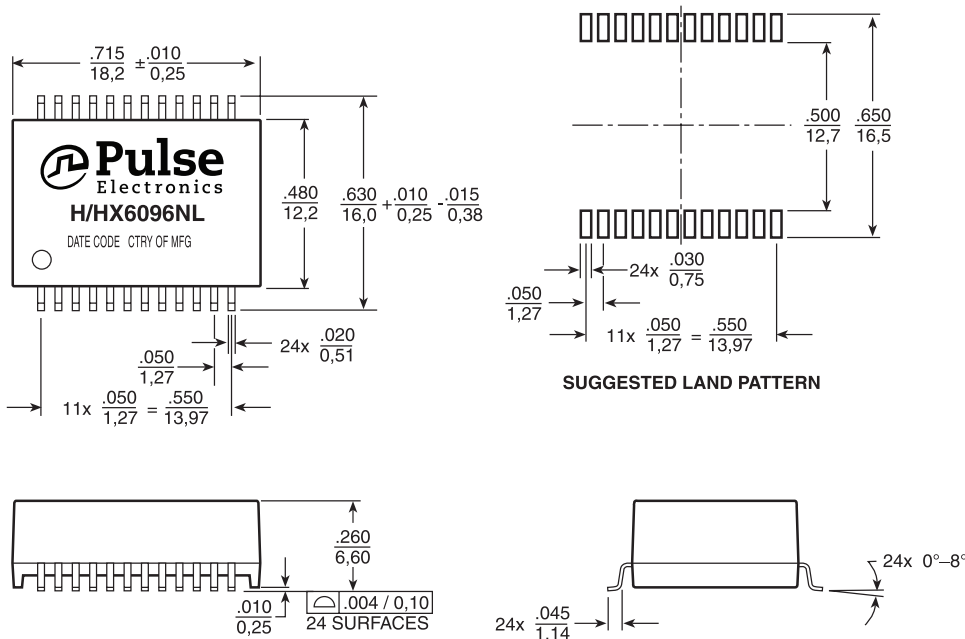

sales@integrated-circuit.com

PoE* Plus Gigabit Transformer Modules

*Power over Ethernet

- RoHS reflow temperature rating 245°C
- Meets IEEE 802.3at specification

Electrical Specifications @ 25°C - Operating Temperature -40°C to +125°C

Part Number	PoE	Turns Ratio		Number of Ports	Insertion Loss (dB Max)			Return Loss (2out = 100 Ω ±15%)				Crosstalk (adjacent channels dB MIN)			Hipot (Vrms MIN)
		Tx	Rx		0.1 MHz	100 MHz	125 MHz	30 MHz	60 MHz	80 MHz	100 MHz	30 MHz	60 MHz	100 MHz	
H6096NL ^{2a}	Yes	1:1	1:1	1	-1.1	-1.0	-2.0	-18	-14.4	-12	-10	-41	-37	-33	1500
HX6096NL ^{1,2a}	Yes	1:1	1:1	1	-1.1	-1.0	-2.0	-18	-14.4	-12	-10	-41	-37	-33	1500

Notes:

- HX** = Extended temperature version -40°C tp +85°C
- MSL** = Moisture Sensitivity Level a=1 b=2 c=3 d=4 e=5
- For Tape & Reel** packaging, add a "T" suffix to the end of the part number when ordering, e.g. H6096NLT

Mechanicals

H6096NL, HX6096NL

Weight1.6 grams
 Tape & Reel250/reel
 Tube25/tube

Dimensions: $\frac{\text{Inches}}{\text{mm}}$ Unless otherwise specified, all tolerances are $\pm \frac{.010}{0,25}$

PoE* Plus Gigabit Transformer Modules