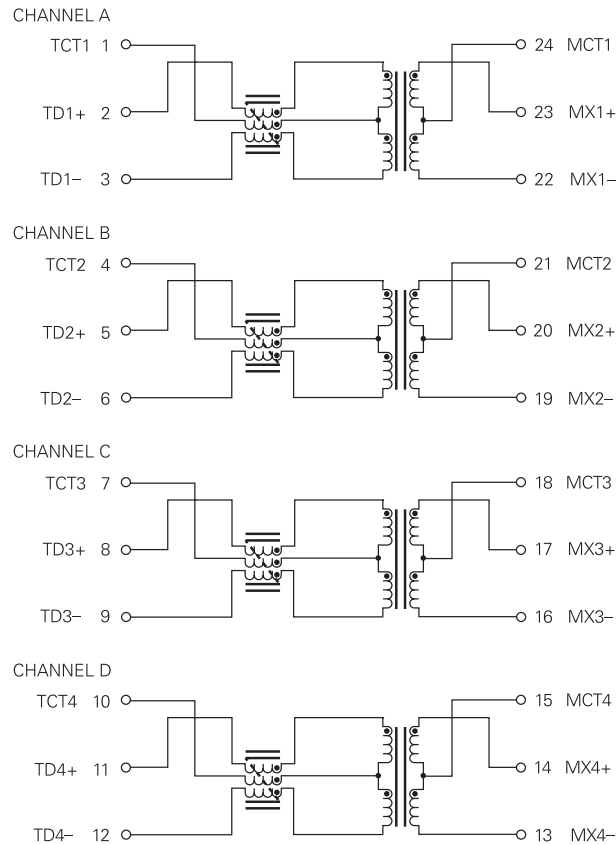

Notes:

- HX** = Extended temperature version -40°C tp +85°C
- MSL** = Moisture Sensitivity Level a=1 b=2 c=3 d=4 e=5
- For Tape & Reel** packaging, add a "T" suffix to the end of the part number when ordering, e.g. H6096NLT

Mechanicals

H6096NL, HX6096NL

Weight1.6 grams
 Tape & Reel250/reel
 Tube25/tube

Dimensions: $\frac{\text{Inches}}{\text{mm}}$ Unless otherwise specified, all tolerances are $\pm \frac{.010}{0,25}$

PoE* Plus Gigabit Transformer Modules

*Power over Ethernet

Schematic

H6096NL, HX6096NL

For More Information

Pulse Worldwide Headquarters

12220 World Trade Drive
San Diego, CA
92128
U.S.A.

Tel: 858 674 8100

Pulse Europe