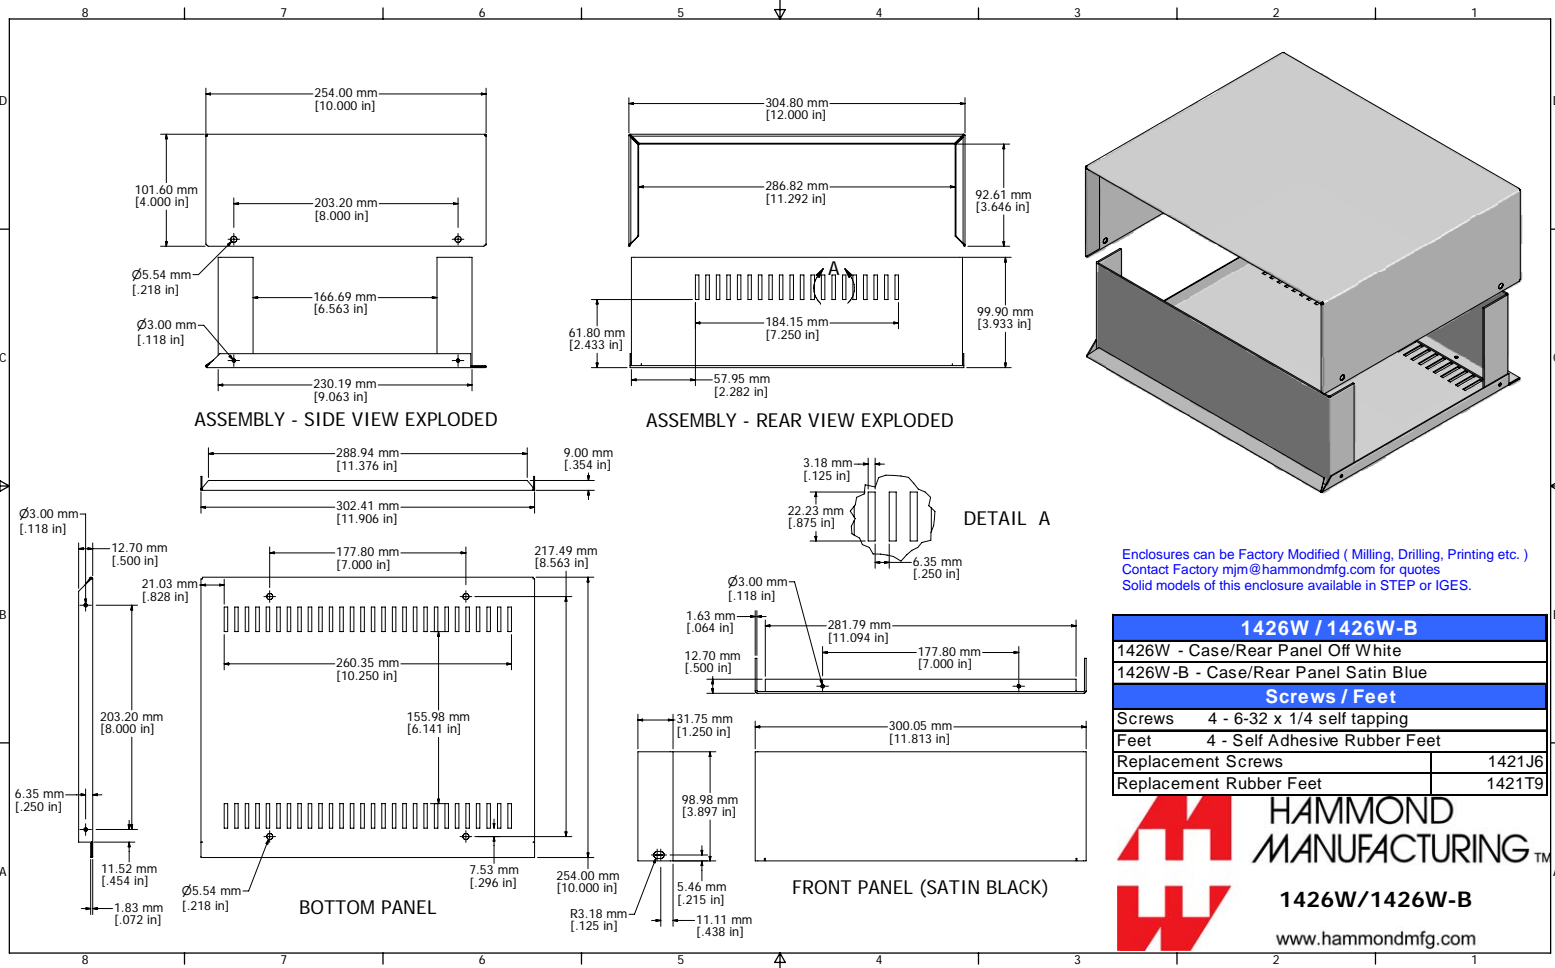

1426W / 1426W-B	
1426W - Case/Rear Panel Off White	
1426W-B - Case/Rear Panel Satin Blue	
Screws / Feet	
Screws	4 - 6-32 x 1/4 self tapping
Feet	4 - Self Adhesive Rubber Feet
Replacement Screws	1421J6
Replacement Rubber Feet	1421T9