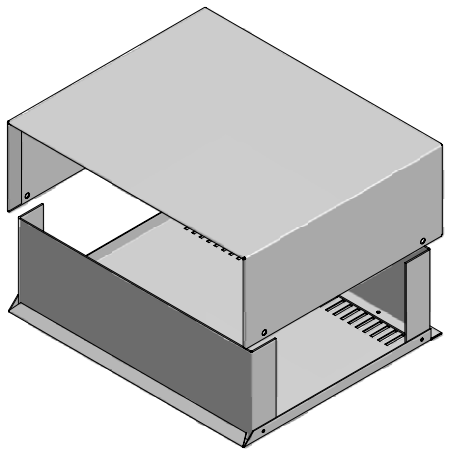

1426W / 1426W-B	
1426W - Case/Rear Panel Off White	
1426W-B - Case/Rear Panel Satin Blue	
Screws / Feet	
Screws	4 - 6-32 x 1/4 self tapping
Feet	4 - Self Adhesive Rubber Feet
Replacement Screws	1421J6
Replacement Rubber Feet	1421T9