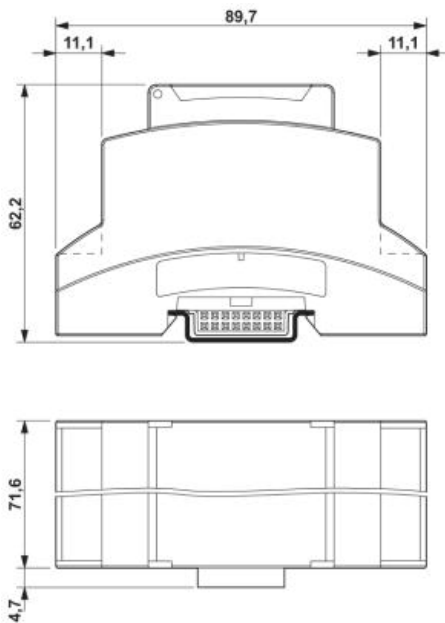

### Technical data

#### General

Housing type	Upper part
Housing material	polycarbonate
Color	light gray

BC 71,6 OT U11 KMGY Order No.: 2896050

<http://eshop.phoenixcontact.de/phoenix/treeViewClick.do?UID=2896050>

**Dimensions / positions**

Length	89.7 mm
Constructional height	62.2 mm
Width	71.6 mm

**Technical data**

Inflammability class acc. to UL 94	V0
------------------------------------	----

**Diagrams/Drawings**

Dimensioned drawing

The dimensional drawing shows the item with the lower part of the housing and the housing cover