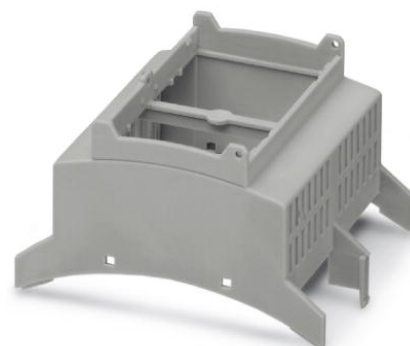

## BC 71,6 OT U11 KMGY

Order No.: 2896050

<http://eshop.phoenixcontact.de/phoenix/treeViewClick.do?UID=2896050>

Upper part for installation housing BC, width: 71.6 mm, wiring space depth: 11 mm