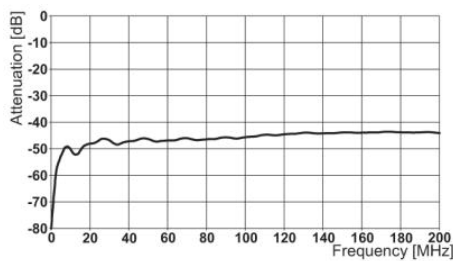

HC-B 10-TFQ-70/O1STM25S-EMV Order No.: 1642373
<http://eshop.phoenixcontact.de/phoenix/treeViewClick.do?UID=1642373>

Technical data

General data

Note	For contact inserts HC-B10, BB18, DD42, M, K8/24
Design	B10
Height	70 mm
Width	43 mm
Length	73 mm
Housing type	EMC housings
Locking type	For double locking latch
Cable exit	Lateral
Type of the screw connection	1x M25
Degree of protection	IP65
Ambient temperature (operation)	-40 °C ... 100 °C
Housing material	Aluminum, die-cast
Housing surface material	EMC coating, silver

Diagrams/Drawings

Diagram