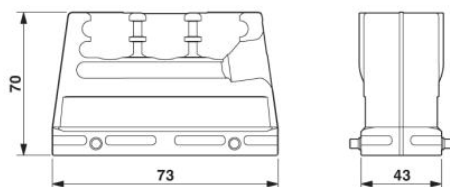

HC-B 10-TFQ-70/O1STM25S-EMV Order No.: 1642373  
<http://eshop.phoenixcontact.de/phoenix/treeViewClick.do?UID=1642373>

**Technical data**

**General data**

Note	For contact inserts HC-B10, BB18, DD42, M, K8/24
Design	B10
Height	70 mm
Width	43 mm
Length	73 mm
Housing type	EMC housings
Locking type	For double locking latch
Cable exit	Lateral
Type of the screw connection	1x M25
Degree of protection	IP65
Ambient temperature (operation)	-40 °C ... 100 °C
Housing material	Aluminum, die-cast
Housing surface material	EMC coating, silver

**Diagrams/Drawings**

Diagram

Dimensioned drawing

HC-B 10-TFQ-70/O1STM25S-EMV Order No.: 1642373  
<http://eshop.phoenixcontact.de/phoenix/treeViewClick.do?UID=1642373>

---

**Address**

PHOENIX CONTACT Deutschland GmbH  
Flachsmarktstr. 8  
32825 Blomberg, Germany  
Phone +49 5235 3 12000  
Fax +49 5235 3 41200  
<http://www.phoenixcontact.de>