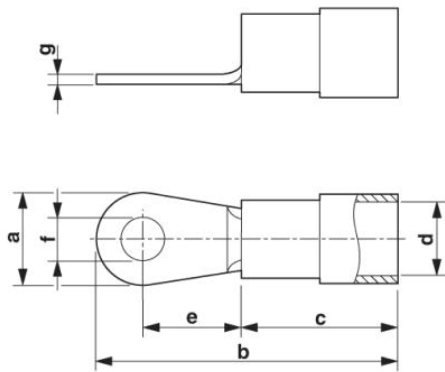

C-RCI 6/M5 Order No.: 3240028

<http://eshop.phoenixcontact.de/phoenix/treeViewClick.do?UID=3240028>

Material	Copper
Length of insulation sleeve (c)	14 mm
Inner dimension of the insulating collar (d)	6.6 mm
Distance between the center and the insulation sleeve (e)	8 mm
Inner diameter (f)	5.3 mm
Material thickness (g)	1 mm

Diagrams/Drawings

Dimensioned drawing